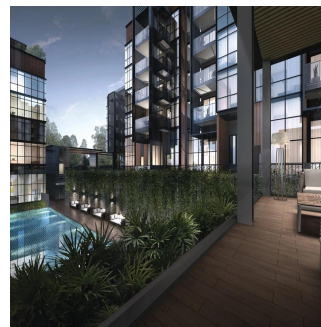

# 4 Bedroom Apartment For Sales In The View At Kismis

Hong Kong, Hong Kong Island, Sheung Wan, Lor Kismis, 18, ,

SALES PRICE

**USD 1425900.00**

- 🏠 94 qm
- 🏠 4 rooms
- 🛏️ 4 bedrooms
- 🚿 0 bathrooms
- 🏠 0 floors
- 📏 0 qm land area
- 🚗 0 car spaces

**Roxy-Pacific Holdings Limited**  
 Roxy Pacific Holdings Limited  
 Singapore, Singapore - Czas lokalny

+65 6440 9878

Inspired by the style of modern Tuscany, View at Kismis exudes a charm of its own. Retreat into your own home surrounded by rustic charm and be lavished with 50 facilities within the development — each crafted to evoke intimacy and tranquility. Seated within an enclave of landed houses, View at Kismis is set against a backdrop of nature for all who are in pursuit of their very own exclusive getaway. Contact: +65 3138 9676 TOP: 1st May 2023