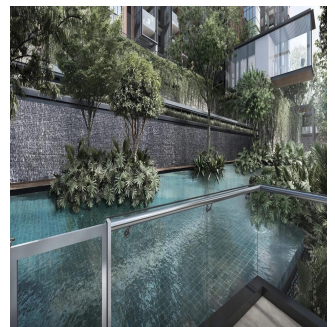

# 4 Bedroom Apartment For Sales In The View At Kismis

Hong Kong, Hong Kong Island, Sheung Wan, Lor Kismis, 18, ,

SALES PRICE

**USD 1425900.00**

- 🏠 94 qm
- 🏠 4 rooms
- 🛏️ 4 bedrooms
- 🚿 0 bathrooms
- 🏠 0 floors
- 📏 0 qm land area
- 🚗 0 car spaces