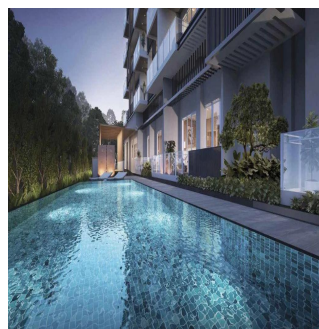

Penthouse

36 Luxury Homes At Singapore Most Reputable Private Residential Enclave

Hongkong, Wyspa Hongkong, Tai Tam, Jervois Rd, 31, 249080,

SALES PRICE

$ 2100000.00

- 🏠 1130 qft
- 🏠 6 rooms
- 🛏 3 bedrooms
- 🚿 3 bathrooms
- 🏠 3 floors
- 📐 3 qft land area
- 🚗 3 car spaces

FRAGRANCE GROUP LIMITED

Fragrance Group Limited
Fragrance Group Limited
Singapore, Singapore - Czas lokalny

+65 6346 6888

Jervois Treasures, a laudable collection of 36 luxury homes at Singapore's most reputable private residential enclave. Nestled in District 10 where addresses include prestigious Nassim, Tanglin, Ardmore and Chatsworth, to name a few, Jervois Treasures offers the thrill of urban excitement that goes hand-in-hand with nature's tranquillity. EXPECTED T.O.P: Mar 2022

Available From: 08.08.2019

Floor: 4   Floors: 4   Rok Zbudowany: 2017   Car Spaces: 4   Year Of Construction: 2017   Type: Office