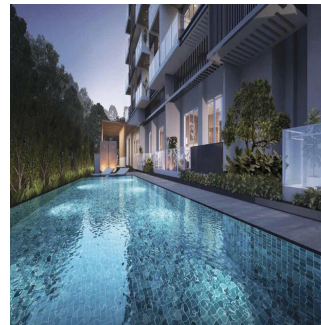

Penthouse

Jervois Treasures

Hongkong, Wyspa Hongkong, Szczyt, Jervois Rd, 31, 249080,

SALES PRICE

USD 2100000.00

- 1130 qft
- 6 rooms
- 3 bedrooms
- 3 bathrooms
- 3 floors
- 3 qft land area
- 3 car spaces

FRAGRANCE GROUP LIMITED

Fragrance Group Limited

Fragrance Group Limited
Singapore, Singapore - Czas lokalny

+65 6346 6888

Jervois Treasures, a laudable collection of 36 luxury homes at Singapore's most reputable private residential enclave. Nestled in District 10 where addresses include prestigious Nassim, Tanglin, Ardmore and Chatsworth, to name a few, Jervois Treasures offers the thrill of urban excitement that goes hand-in-hand with nature's tranquillity. EXPECTED T.O.P: Mar 2022

Available From: 08.08.2019

Floor: 4   Floors: 4   Rok Zbudowany: 2017   Car Spaces: 4   Year Of Construction: 2017   Type: Office