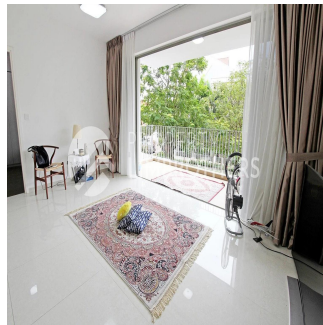

Melvin Lim
 Property Lim Brothers
 Singapore, Singapore - Czas lokalny

+65 90676710

This Low Floor apartment presents a view of the greenery surrounding the development. Thou on low level, low floor lovers will definitely fall in love with this unit. Condition is great. Selling with running tenancy. Layout for this 3 bedder at 1119sqft will be something that your family will love to have.