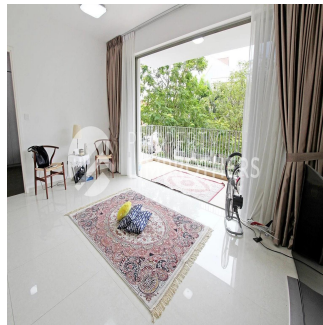

Penthouse

3 Bedroom Low Floor Apartment

Hongkong, Wyspa Hongkong, Sheung Wan, Pasir Ris Link, , ,

SALES PRICE

USD 868700.00

- 🏠 1119 qft
- 🏠 6 rooms
- 🛏 3 bedrooms
- 🚿 3 bathrooms
- 🏠 3 floors
- 📏 3 qft land area
- 🚗 3 car spaces

Melvin Lim
Property Lim Brothers
Singapore, Singapore - Czas lokalny

+65 90676710

This Low Floor apartment presents a view of the greenery surrounding the development. Thou on low level, low floor lovers will definitely fall in love with this unit. Condition is great. Selling with running tenancy. Layout for this 3 bedder at 1119sqft will be something that your family will love to have.