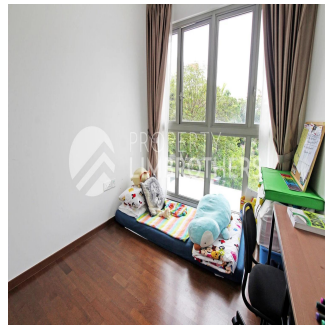

Penthouse

3 Bedroom Low Floor Apartment

Hongkong, Wyspa Hongkong, Sheung Wan, Pasir Ris Link, , ,

SALES PRICE

\$ 868700.00

- 1119 qft
- 6 rooms
- 3 bedrooms
- 3 bathrooms
- 3 floors
- 3 qft land area
- 3 car spaces

Melvin Lim
 Property Lim Brothers
 Singapore, Singapore - Czas lokalny

+65 90676710

This Low Floor apartment presents a view of the greenery surrounding the development. Thou on low level, low floor lovers will definitely fall in love with this unit. Condition is great. Selling with running tenancy. Layout for this 3 bedder at 1119sqft will be something that your family will love to have.