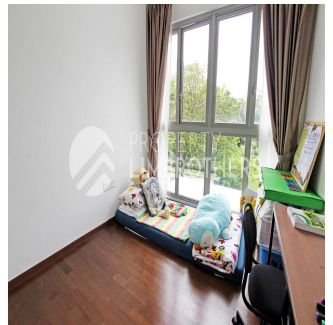

Penthouse

3 Bedroom Low Floor Apartment

Hongkong, Wyspa Hongkong, Sheung Wan, Pasir Ris Link, , ,

SALES PRICE

USD 868700.00

- 🏠 1119 qft
- 🏠 6 rooms
- 🛏 3 bedrooms
- 🚿 3 bathrooms
- 🏠 3 floors
- 📏 3 qft land area
- 🚗 3 car spaces

Melvin Lim
Property Lim Brothers
Singapore, Singapore - Czas lokalny

+65 90676710

This Low Floor apartment presents a view of the greenery surrounding the development. Thou on low level, low floor lovers will definitely fall in love with this unit. Condition is great. Selling with running tenancy. Layout for this 3 bedder at 1119sqft will be something that your family will love to have.