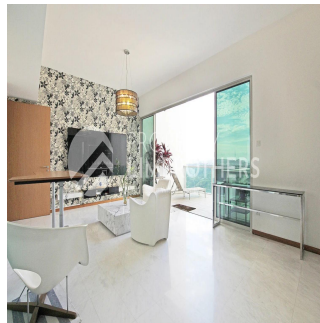

Penthouse

4 Bedroom Penthouse For Sale In Bukit Timah

Hongkong, Wyspa Hongkong, Sheung Wan, Mount Sinai Dr, , ,

SALES PRICE

\$ 2751000.00

- 3067 qft
- 8 rooms
- 4 bedrooms
- 4 bathrooms
- 4 floors
- 4 qft land area
- 4 car spaces

Melvin Lim

Property Lim Brothers

Singapore, Singapore - Czas lokalny

+65 90676710

Imagine dining Al-fresco in the comfort and privacy of your own home that overlooks a panoramic view of Bukit Timah. This 4-Bedroom 3067 sqft penthouse makes it possible with its spacious balcony and functional layout. Feel the gentle caress of the light breeze on your cheeks when you push open your balcony doors, this super high story unit. Within 600m, you can walk to the nearby Dover MRT station. And if you have children who are still schooling, don't fret! There are international schools and Henry Park Primary School which surrounds the area.