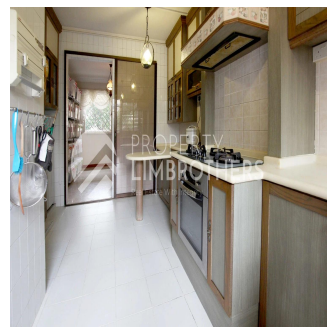

Melvin Lim

Property Lim Brothers

Singapore, Singapore - Czas lokalny

+65 90676710

Surround yourself with exquisite marble fittings! In this grand executive maisonette, you have access to spacious common areas and large bedroom sizes- all 3 bedrooms can fit a King Sized Bed comfortably! Plus point: This unit faces lush greenery which promises you good ventilation and scenic views. You will be utterly spoilt for choice since it only take you and your family a few minutes walk to Tampines Mall, Century Square, Tampines Mrt and many more!