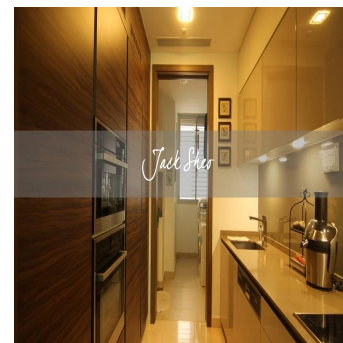

# Ground Floor Unit For Sale In The Glyndebourne

Hongkong, Nowe terytoria, Ma Wan, , , ,

SALES PRICE

**\$ 2614500.00**

- 1928 qft
- 6 rooms
- 3 bedrooms
- 3 bathrooms
- 3 floors
- 3 qft land area
- 3 car spaces

**Jack Sheo**  
 Jack Sheo  
 Singapore, Singapore - Czas lokalny

+65 93378483

This is the perfect home for home dwellers who like to be surrounded by greenery. The generous and private patio space in this ground floor unit in The Glyndebourne is the star attraction of this property. Featuring a split level patio design that is rarely found, the wall gives the owner the platform to grow vines in addition to the regular plants. The current owners have maintained the place remarkably well as it is in a fantastic condition. The unit is served by a private lift and comes with a nice and modern kitchen. The practical and functional layout means that there is no wastage in space. Schedule a viewing appointment today!