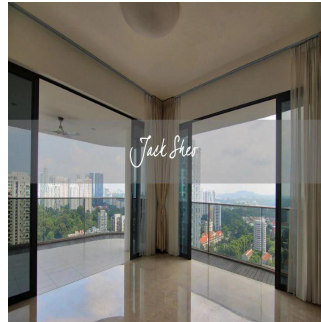

Penthouse

4 Bedroom Unit For Rent In Trilight

Hongkong, Wyspa Hongkong, Sheung Wan, , , ,

- 2335 qft
- 8 rooms
- 4 bedrooms
- 4 bathrooms
- 4 floors
- 4 qft land area
- 4 car spaces

Jack Sheo
 Jack Sheo
 Singapore, Singapore - Czas lokalny

+65 93378483

Trilight is located in the Newton area which is among Singapore's prime district. The condo is within short walking distance to 3 shopping malls and Newton MRT station. Newton MRT station is one station away from Orchard MRT. This unit is located on level 25 and boasts a panoramic view of the neighbourhood. The unit is spacious, bright and has a wrap around balcony that cuddles the living room and master bedroom. There is a wet and dry kitchen and a helper's room and bathroom. This is perfect for tenants who like high rise living and spacious units.