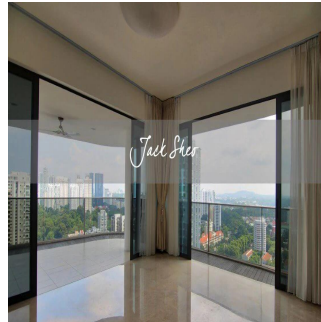

Penthouse

4 Bedroom Unit For Rent In Trilight

Hongkong, Wyspa Hongkong, Sheung Wan, , , ,

- 2335 qft
- 8 rooms
- 4 bedrooms
- 4 bathrooms
- 4 floors
- 4 qft land area
- 4 car spaces

Jack Sheo
 Jack Sheo
 Singapore, Singapore - Czas lokalny

+65 93378483

Trilight is located in the Newton area which is among Singapore’s prime district. The condo is within short walking distance to 3 shopping malls and Newton MRT station. Newton MRT station is one station away from Orchard MRT. This unit is located on level 25 and boasts a panoramic view of the neighbourhood. The unit is spacious, bright and has a wrap around balcony that cuddles the living room and master bedroom. There is a wet and dry kitchen and a helper’s room and bathroom. This is perfect for tenants who like high rise living and spacious units.