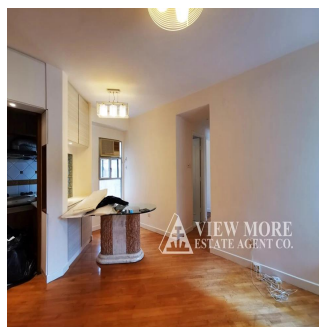

Penthouse

Quiet Location Apartment For Rent At Happy Valley

Australia, Nowa Południowa Walia, Sydney, , , ,

MIESIECZNA CENA WYNAJMU

USD 4000.00

SALES PRICE

USD 0.00

- 🏠 596 qm
- 🏠 4 rooms
- 🛏️ 3 bedrooms
- 🚿 1 bathrooms
- 🏠 1 floors
- 📏 1 qm land area
- 🚗 1 car spaces

VIEW MORE
ESTATE AGENT CO

Viewmore Estate Agency
View More Estate Agency
Happy Valley, Hong Kong - Czas lokalny

+852 2833 6682

Deposit: 1 Miesięczne czynsze

Available From: 31.07.2019

Floor: 4   Floors: 4   Rok Zbudowany: 2017   Car Spaces: 4   Year Of Construction: 2017   Type: Office