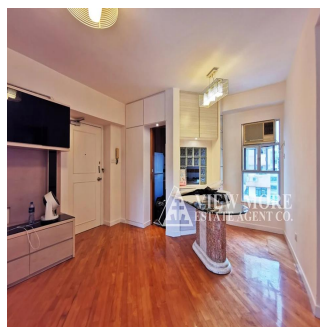

Penthouse

Quiet Location Apartment For Rent At Happy Valley

Australia, Nowa Południowa Walia, Sydney, , , ,

MIESIECZNA CENA WYNAJMU

USD 4000.00

SALES PRICE

USD 0.00

- 🏠 596 qm
- 🏠 4 rooms
- 🛏️ 3 bedrooms
- 🚿 1 bathrooms
- 🏠 1 floors
- 📏 1 qm land area
- 🚗 1 car spaces

VIEW MORE
ESTATE AGENT CO

Viewmore Estate Agency
View More Estate Agency
Happy Valley, Hong Kong - Czas lokalny

+852 2833 6682

Deposit: 1 Miesięczne czynsze

Available From: 31.07.2019

Floor: 4   Floors: 4   Rok Zbudowany: 2017   Car Spaces: 4   Year Of Construction: 2017   Type: Office