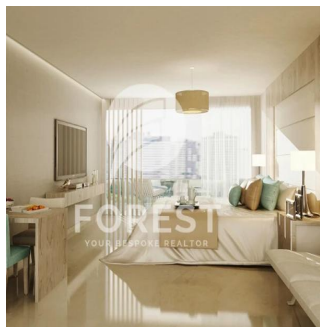

Penthouse

High-End 2 Bedroom Apartment In Bloom Heights Jumeirah Village Circle

Australia, Nowa Południowa Walia, Punkt Młynarzy, , , ,

SALES PRICE

\$ 901000.00

- 1076 qft
- 0 rooms
- 2 bedrooms
- 3 bathrooms
- 3 floors
- 3 qft land area
- 3 car spaces

Tetiana Tsymbal
 For Est Real Estate
 Dubai, United Arab Emirates - Czas lokalny

+971 55-909-1717

High-end 2 Bedroom Apartment in Bloom Heights Jumeirah Village Circle.

Available From: 01.01.1970

Floor: 4 Floors: 4 Rok Zbudowany: 2017 Car Spaces: 4 Year Of Construction: 2017 Type: Office