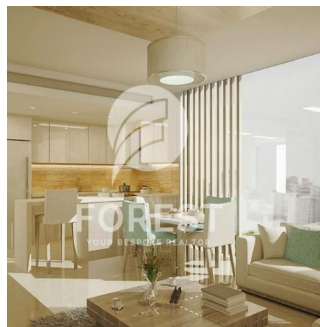

Penthouse

High-End 2 Bedroom Apartment In Bloom Heights Jumeirah Village Circle

Australia, Nowa Południowa Walia, Punkt Młynarzy, , , ,

SALES PRICE

USD 901000.00

- 1076 qft
- 0 rooms
- 2 bedrooms
- 3 bathrooms
- 3 floors
- 3 qft land area
- 3 car spaces

Tetiana Tsybal
 For Est Real Estate
 Dubai, United Arab Emirates - Czas lokalny

+971 55-909-1717

High-end 2 Bedroom Apartment in Bloom Heights Jumeirah Village Circle.

Available From: 01.01.1970

Floor: 4 Floors: 4 Rok Zbudowany: 2017 Car Spaces: 4 Year Of Construction: 2017 Type: Office