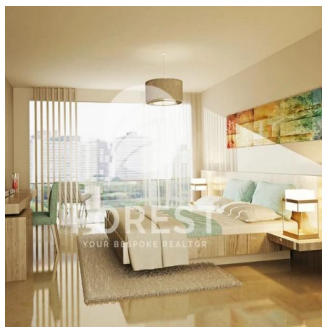

Penthouse

High-End 2 Bedroom Apartment In Bloom Heights Jumeirah Village Circle

Australia, Nowa Południowa Walia, Punkt Młynarzy, , , ,

SALES PRICE

\$ 901000.00

- 1076 qft
- 0 rooms
- 2 bedrooms
- 3 bathrooms
- 3 floors
- 3 qft land area
- 3 car spaces

Tetiana Tsymbal
 For Est Real Estate
 Dubai, United Arab Emirates - Czas lokalny

+971 55-909-1717

High-end 2 Bedroom Apartment in Bloom Heights Jumeirah Village Circle.

Available From: 01.01.1970

Floor: 4 Floors: 4 Rok Zbudowany: 2017 Car Spaces: 4 Year Of Construction: 2017 Type: Office