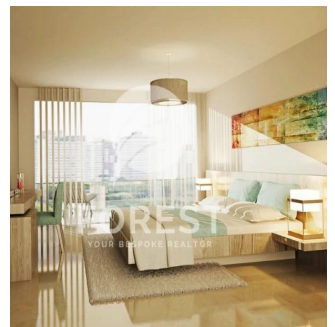

Penthouse

High-End 2 Bedroom Apartment In Bloom Heights Jumeirah Village Circle

Australia, Nowa Południowa Walia, Punkt Młynarzy, , , ,

SALES PRICE

USD 901000.00

- 1076 qft
- 0 rooms
- 2 bedrooms
- 3 bathrooms
- 3 floors
- 3 qft land area
- 3 car spaces

Tetiana Tsybal
 For Est Real Estate
 Dubai, United Arab Emirates - Czas lokalny

+971 55-909-1717

High-end 2 Bedroom Apartment in Bloom Heights Jumeirah Village Circle.

Available From: 01.01.1970

Floor: 4 Floors: 4 Rok Zbudowany: 2017 Car Spaces: 4 Year Of Construction: 2017 Type: Office