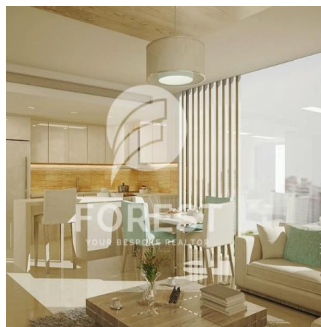

Penthouse

High-End 2 Bedroom Apartment In Bloom Heights Jumeirah Village Circle

Australia, Nowa Południowa Walia, Punkt Młynarzy, , , ,

SALES PRICE

\$ 901000.00

- 1076 qft
- 0 rooms
- 2 bedrooms
- 3 bathrooms
- 3 floors
- 3 qft land area
- 3 car spaces

Tetiana Tsymbal
 For Est Real Estate
 Dubai, United Arab Emirates - Czas lokalny

+971 55-909-1717

High-end 2 Bedroom Apartment in Bloom Heights Jumeirah Village Circle.

Available From: 01.01.1970

Floor: 4 Floors: 4 Rok Zbudowany: 2017 Car Spaces: 4 Year Of Construction: 2017 Type: Office