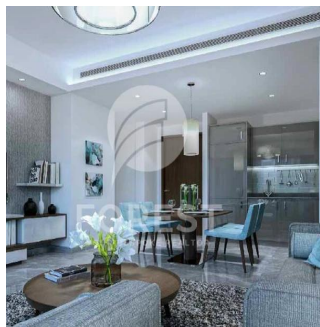

Penthouse

New Luxury 1 Bedroom Apartment In Sobha Creek Vista

Australia, Nowa Południowa Walia, Punkt Dawesa, , , ,

SALES PRICE

$ 820000.00

- 493 qft
- 0 rooms
- 1 bedrooms
- 1 bathrooms
- 1 floors
- 1 qft land area
- 1 car spaces

Tetiana Tsybal
For Est Real Estate
Dubai, United Arab Emirates - Czas lokalny

+971 55-909-1717

Amazing View.

Available From: 01.01.1970

Floor: 4   Floors: 4   Rok Zbudowany: 2017   Car Spaces: 4   Year Of Construction: 2017   Type: Office