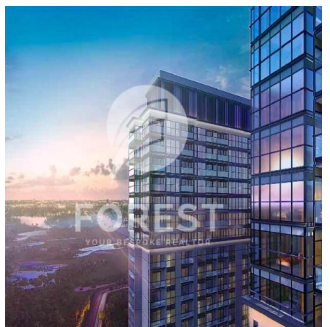

Penthouse

New Luxury 1 Bedroom Apartment In Sobha Creek Vista

Australia, Nowa Południowa Walia, Punkt Dawesa, , , ,

SALES PRICE

USD 820000.00

- 493 qft
- 0 rooms
- 1 bedrooms
- 1 bathrooms
- 1 floors
- 1 qft land area
- 1 car spaces

Tetiana Tsymbal
For Est Real Estate
Dubai, United Arab Emirates - Czas lokalny

+971 55-909-1717

Amazing View.

Available From: 01.01.1970

Floor: 4   Floors: 4   Rok Zbudowany: 2017   Car Spaces: 4   Year Of Construction: 2017   Type: Office