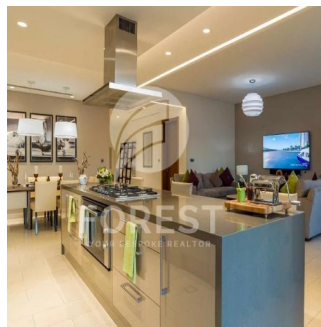

Penthouse

New Luxury 1 Bedroom Apartment In Sobha Creek Vista

Australia, Nowa Południowa Walia, Punkt Dawesa, , , ,

SALES PRICE

$ 820000.00

- 493 qft
- 0 rooms
- 1 bedrooms
- 1 bathrooms
- 1 floors
- 1 qft land area
- 1 car spaces

Tetiana Tsybal
For Est Real Estate
Dubai, United Arab Emirates - Czas lokalny

+971 55-909-1717

Amazing View.

Available From: 01.01.1970

Floor: 4   Floors: 4   Rok Zbudowany: 2017   Car Spaces: 4   Year Of Construction: 2017   Type: Office