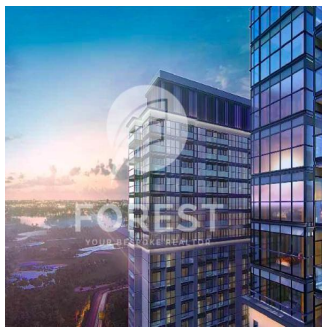

Penthouse

New Luxury 1 Bedroom Apartment In Sobha Creek Vista

Australia, Nowa Południowa Walia, Punkt Dawesa, , , ,

SALES PRICE

$ 820000.00

- 493 qft
- 0 rooms
- 1 bedrooms
- 1 bathrooms
- 1 floors
- 1 qft land area
- 1 car spaces

Tetiana Tsybal
For Est Real Estate
Dubai, United Arab Emirates - Czas lokalny

+971 55-909-1717

Amazing View.

Available From: 01.01.1970

Floor: 4   Floors: 4   Rok Zbudowany: 2017   Car Spaces: 4   Year Of Construction: 2017   Type: Office