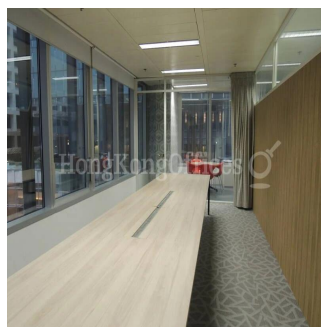

Hong Kong Offices
 Hong Kong Offices
 Admiralty, Hong Kong - Czas lokalny

+852 3101 1448

View This unit looks out to the surrounding buildings. Internal Condition The fully fitted office is in good condition. It enjoys a direct lift lobby. It comes with a glass door entrance.