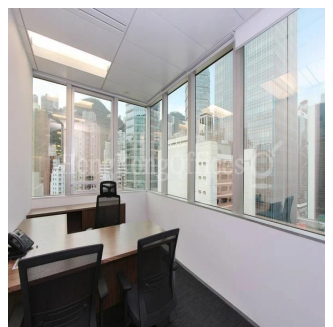

Hong Kong Offices
 Hong Kong Offices
 Admiralty, Hong Kong - Czas lokalny

 +852 3101 1448

View It offers an open view. There are views from two sides of this office. Internal Condition The fully fitted office is in good condition. The layout is efficient. The conference room is presentable. The meeting room is presentable. The manager room is spacious. The director room is large. The open office area is roomy enough for workstations and filing cabinets. It enjoys a direct lift lobby. Furniture is provided for a quick move in. Professionally designed reception greets your guests.