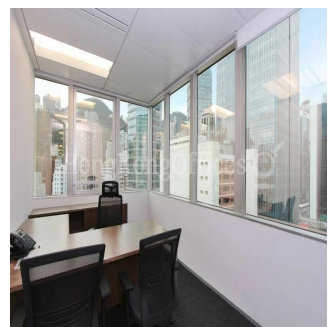

Hong Kong Offices
 Hong Kong Offices
 Admiralty, Hong Kong - Czas lokalny

+852 3101 1448

View It offers an open view. There are views from two sides of this office. Internal Condition The fully fitted office is in good condition. The layout is efficient. The conference room is presentable. The meeting room is presentable. The manager room is spacious. The director room is large. The open office area is roomy enough for workstations and filing cabinets. It enjoys a direct lift lobby. Furniture is provided for a quick move in. Professionally designed reception greets your guests.