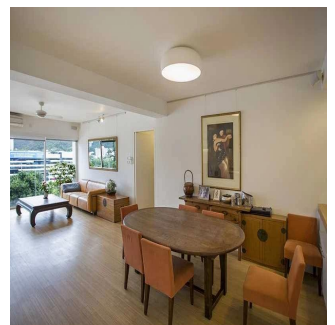

Penthouse

Great Family Home For Rent In Shouson Hill

Australia, Nowa Południowa Walia, Rosebery (Rosebery), Shouson Hill Rd W, 12, ,

MIESIECZNA CENA WYNAJMU

$ 10900.00

SALES PRICE

$ 0.00

- 1722 qm
- 5 rooms
- 3 bedrooms
- 2 bathrooms
- 2 floors
- 2 qm land area
- 2 car spaces

Victoria Allan
Habitat Property
Central, Hong Kong - Czas lokalny

+852 9779 0233

- Open view over the greenery of Shouson Hill
- Good size 3 bedrooms plus a study
- Conveniently located in Shouson Hill
- One car parking space
- Sole Agent - Contact Tish Hayward 6082 2245

Available From: 27.07.2019

Floor: 4   Floors: 4   Rok Zbudowany: 2017   Car Spaces: 4   Year Of Construction: 2017   Type: Office