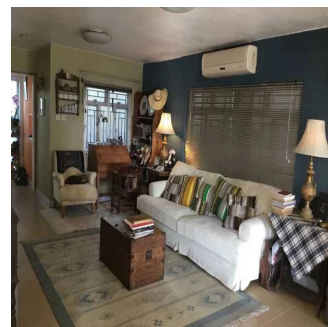

Victoria Allan

Habitat Property

Central, Hong Kong - Czas lokalny

+852 9779 0233

- 2100 sf (Gross) with private garden and roof
- Open mountain and green view
- Fully detached house with 4 spacious bedroom
- Efficient floor plan with spacious living and dining areas
- Great outdoor space excellent for entertaining
- Exclusive and convenient location, only 15 mins to MTR, shops and restaurants
- Sole Agency - Please contact Nelson Chan 9097 9999 for viewings