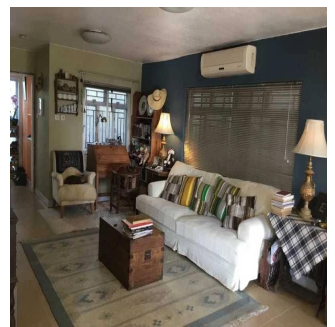

- 2100 sf (Gross) with private garden and roof
- Open mountain and green view
- Fully detached house with 4 spacious bedroom
- Efficient floor plan with spacious living and dining areas
- Great outdoor space excellent for entertaining
- Exclusive and convenient location, only 15 mins to MTR, shops and restaurants
- Sole Agency - Please contact Nelson Chan 9097 9999 for viewings

Available From: 26.07.2019

Floor: 4   Floors: 4   Rok Zbudowany: 2017   Car Spaces: 4   Year Of Construction: 2017   Type: Office