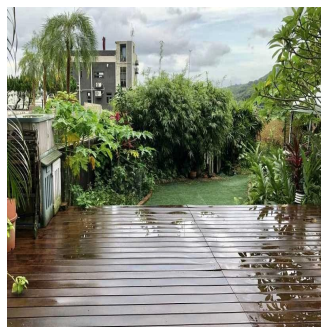

# High Privacy Village House With Private Garden

Australia, Nowa Południowa Walia, Okręg wyborczy Zetland, Tai Lam Wu Rd, , ,

SALES PRICE

**\$ 2600000.00**

- 2100 qft
- 7 rooms
- 4 bedrooms
- 3 bathrooms
- 3 floors
- 3 qft land area
- 3 car spaces

**Victoria Allan**

Habitat Property

Central, Hong Kong - Czas lokalny

+852 9779 0233

- 2100 sf (Gross) with private garden and roof
- Open mountain and green view
- Fully detached house with 4 spacious bedroom
- Efficient floor plan with spacious living and dining areas
- Great outdoor space excellent for entertaining
- Exclusive and convenient location, only 15 mins to MTR, shops and restaurants
- Sole Agency - Please contact Nelson Chan 9097 9999 for viewings