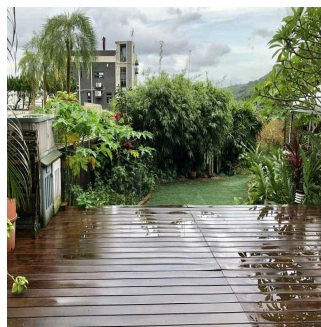

Penthouse

High Privacy Village House With Private Garden

Australia, Nowa Południowa Walia, Okręg wyborczy Zetland, Tai Lam Wu Rd, , ,

SALES PRICE

USD 2600000.00

- 2100 qft
- 7 rooms
- 4 bedrooms
- 3 bathrooms
- 3 floors
- 3 qft land area
- 3 car spaces

Victoria Allan

Habitat Property

Central, Hong Kong - Czas lokalny

+852 9779 0233

- 2100 sf (Gross) with private garden and roof
- Open mountain and green view
- Fully detached house with 4 spacious bedroom
- Efficient floor plan with spacious living and dining areas
- Great outdoor space excellent for entertaining
- Exclusive and convenient location, only 15 mins to MTR, shops and restaurants
- Sole Agency - Please contact Nelson Chan 9097 9999 for viewings