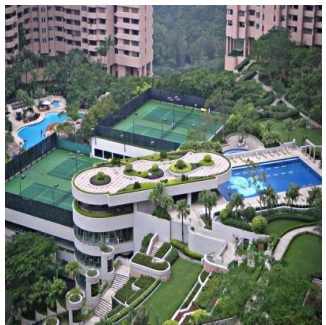

Penthouse

Tai Tam Apartment For Sale

Australia, Nowa Południowa Walia, Wzgórze Rouse, Tai Tam Reservoir Rd, 88, ,

SALES PRICE

\$ 9860000.00

- 2787 qm
- 5 rooms
- 3 bedrooms
- 2 bathrooms
- 2 floors
- 2 qm land area
- 2 car spaces

Maureen Mills
Executive Homes Hong Kong
Centra, Hong Kong - Czas lokalny

+852 2537 1177

This iconic development, completed in 1989, in the middle of HK island, consists of totally eighteen 20 storey blocks of differing sized apartments. Towers 1 & 2 are fully furnished serviced apartments, either studios or 1-3 bedrooms. The other towers are residential ones and range from 1001 sf - 2626 sf saleable areas, with 2-4 bedrooms plus study. There are a total of 779 residential apartments. The development is surrounded by walking trails and a country park and has extensive clubhouse facilities.