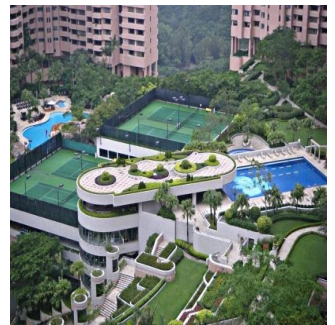

Penthouse

Tai Tam Apartment For Sale

Australia, Nowa Południowa Walia, Wzgórze Rouse, Tai Tam Reservoir Rd, 88, ,

SALES PRICE

USD 9860000.00

- 🏠 2787 qm
- 🏠 5 rooms
- 🛏 3 bedrooms
- 🚿 2 bathrooms
- 🏠 2 floors
- 📏 2 qm land area
- 🚗 2 car spaces

Maureen Mills

Executive Homes Hong Kong

Centra, Hong Kong - Czas lokalny

+852 2537 1177

This iconic development, completed in 1989, in the middle of HK island, consists of totally eighteen 20 storey blocks of differing sized apartments. Towers 1 & 2 are fully furnished serviced apartments, either studios or 1-3 bedrooms. The other towers are residential ones and range from 1001 sf - 2626 sf saleable areas, with 2-4 bedrooms plus study. There are a total of 779 residential apartments. The development is surrounded by walking trails and a country park and has extensive clubhouse facilities.