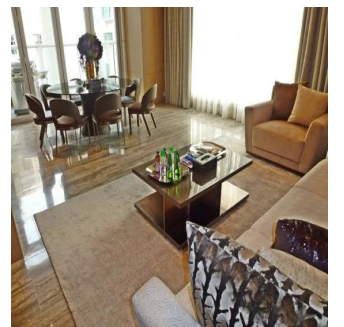

# Soho 189 Apartment For Sale

Australia, Nowa Południowa Walia, Punkt Młynarzy, Queen's Rd W, 189, ,

SALES PRICE

**\$ 3210000.00**

- 🏠 1567 qm
- 🏠 5 rooms
- 🛏 3 bedrooms
- 🚿 2 bathrooms
- 🏠 2 floors
- 📏 2 qm land area
- 🚗 2 car spaces

**Maureen Mills**

Executive Homes Hong Kong

Centra, Hong Kong - Czas lokalny

+852 2537 1177

This is a single, high quality, modern high rise with 32 storeys completed in 2013 and located on the border of Sai Yin Pun and Kennedy Town on Queen's Road West. It was developed by our top developers who used high end fixtures and fittings and sold the majority as fully furnished apartments. The interior of all units are spaciouly and practically laid out. It offers a total of 149 residential units and 3 floors club facilities including a sky garden, gym, swimming pool, outdoor children play area and BBQ area. Typical units include 2 bedrooms to 3 bedrooms. Sizes range from 507-1567 sf saleable areas.