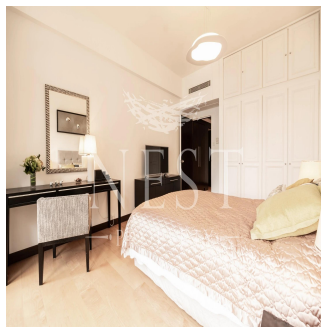

Penthouse

Apartment For Rent In Eva Court

Australia, Nowa Południowa Walia, Waterloo, Macdonnell Rd, 36, ,

MIESIECZNA CENA WYNAJMU

$ 27600.00

SALES PRICE

$ 0.00

- 4017 qm
- 7 rooms
- 4 bedrooms
- 3 bathrooms
- 3 floors
- 3 qm land area
- 3 car spaces

Naomi Budden
Nest Property
Sheung Wan, Hong Kong - Czas lokalny

+852 3689 7523

FEATURES: Balcony, Car Park

Available From: 22.07.2019

Floor: 4   Floors: 4   Rok Zbudowany: 2017   Car Spaces: 4   Year Of Construction: 2017   Type: Office