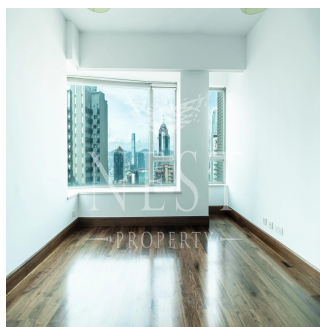

Penthouse

Apartment For Rent In Robinson Road

Australia, Nowa Południowa Walia, Skały, Robinson Rd, 31, ,

MIESIECZNA CENA WYNAJMU

USD 17700.00

SALES PRICE

USD 0.00

- 🏠 2058 qm
- 🏠 7 rooms
- 🛏 4 bedrooms
- 🚿 3 bathrooms
- 🏠 3 floors
- 📏 3 qm land area
- 🚗 3 car spaces

Naomi Budden
 Nest Property
 Sheung Wan, Hong Kong - Czas lokalny

☎ **+852 3689 7523**

FEATURES: Balcony, Helper's Room BUILDING FACILITIES: Swimming Pool, Gym, Children's Play Area / Playground, Pet Friendly