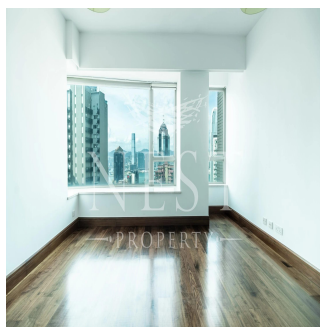

Penthouse

Apartment For Rent In Robinson Road

Australia, Nowa Południowa Walia, Skały, Robinson Rd, 31, ,

MIESIECZNA CENA WYNAJMU

\$ 17700.00

SALES PRICE

\$ 0.00

- 🏠 2058 qm
- 🛏️ 7 rooms
- 🛏️ 4 bedrooms
- 🚿 3 bathrooms
- 🏗️ 3 floors
- 📏 3 qm land area
- 🚗 3 car spaces

Naomi Budden
 Nest Property
 Sheung Wan, Hong Kong - Czas lokalny

☎️ +852 3689 7523

FEATURES: Balcony, Helper's Room BUILDING FACILITIES: Swimming Pool, Gym, Children's Play Area / Playground, Pet Friendly