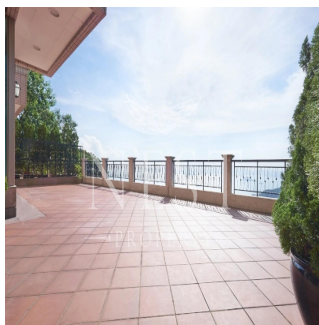

Penthouse

Apartment For Rent In Chelsea Court

Australia, Nowa Południowa Walia, Punkt Młynarzy, Mount Kellett Rd, 63, ,

MIESIECZNA CENA WYNAJMU

$ 21800.00

SALES PRICE

$ 0.00

- 2378 qm
- 9 rooms
- 4 bedrooms
- 5 bathrooms
- 5 floors
- 5 qm land area
- 5 car spaces

Naomi Budden
Nest Property
Sheung Wan, Hong Kong - Czas lokalny

+852 3689 7523

FEATURES:

Duplex, Terrace, Balcony, Helper's Room, Car Park, Walk-In Closet

BUILDING FACILITIES:

Swimming Pool