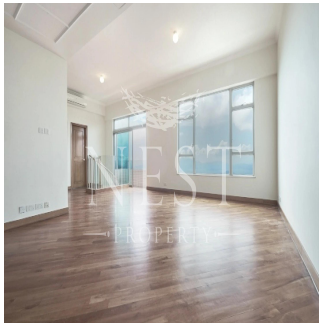

Penthouse

Apartment For Rent In Chelsea Court

Australia, Nowa Południowa Walia, Punkt Młynarzy, Mount Kellett Rd, 63, ,

MIESIECZNA CENA WYNAJMU

USD 21800.00

SALES PRICE

USD 0.00

- 2378 qm
- 9 rooms
- 4 bedrooms
- 5 bathrooms
- 5 floors
- 5 qm land area
- 5 car spaces

Naomi Budden
Nest Property
Sheung Wan, Hong Kong - Czas lokalny

+852 3689 7523

FEATURES:

Duplex, Terrace, Balcony, Helper's Room, Car Park, Walk-In Closet

BUILDING FACILITIES:

Swimming Pool