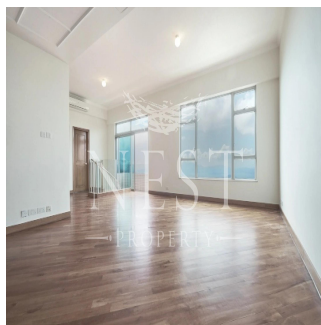

Penthouse

Apartment For Rent In Chelsea Court

Australia, Nowa Południowa Walia, Punkt Młynarzy, Mount Kellett Rd, 63, ,

MIESIECZNA CENA WYNAJMU

\$ 21800.00

SALES PRICE

\$ 0.00

- 2378 qm
- 9 rooms
- 4 bedrooms
- 5 bathrooms
- 5 floors
- 5 qm land area
- 5 car spaces

Naomi Budden
Nest Property
Sheung Wan, Hong Kong - Czas lokalny

+852 3689 7523

FEATURES:

Duplex, Terrace, Balcony, Helper's Room, Car Park, Walk-In Closet

BUILDING FACILITIES:

Swimming Pool