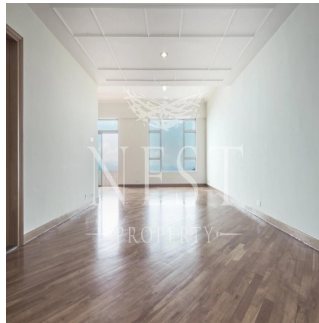

Penthouse

Apartment For Rent In Chelsea Court

Australia, Nowa Południowa Walia, Punkt Młynarzy, Mount Kellett Rd, 63, ,

MIESIECZNA CENA WYNAJMU

USD 21800.00

SALES PRICE

USD 0.00

- 2378 qm
- 9 rooms
- 4 bedrooms
- 5 bathrooms
- 5 floors
- 5 qm land area
- 5 car spaces

Naomi Budden
Nest Property
Sheung Wan, Hong Kong - Czas lokalny

+852 3689 7523

FEATURES:

Duplex, Terrace, Balcony, Helper's Room, Car Park, Walk-In Closet

BUILDING FACILITIES:

Swimming Pool