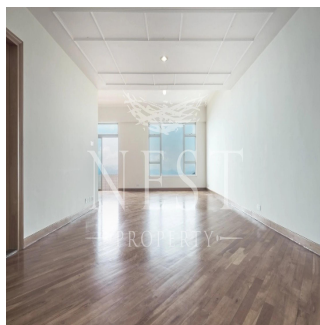

Naomi Budden
Nest Property
Sheung Wan, Hong Kong - Czas lokalny

+852 3689 7523

FEATURES:

Duplex, Terrace, Balcony, Helper's Room, Car Park, Walk-In Closet

BUILDING FACILITIES:

Swimming Pool