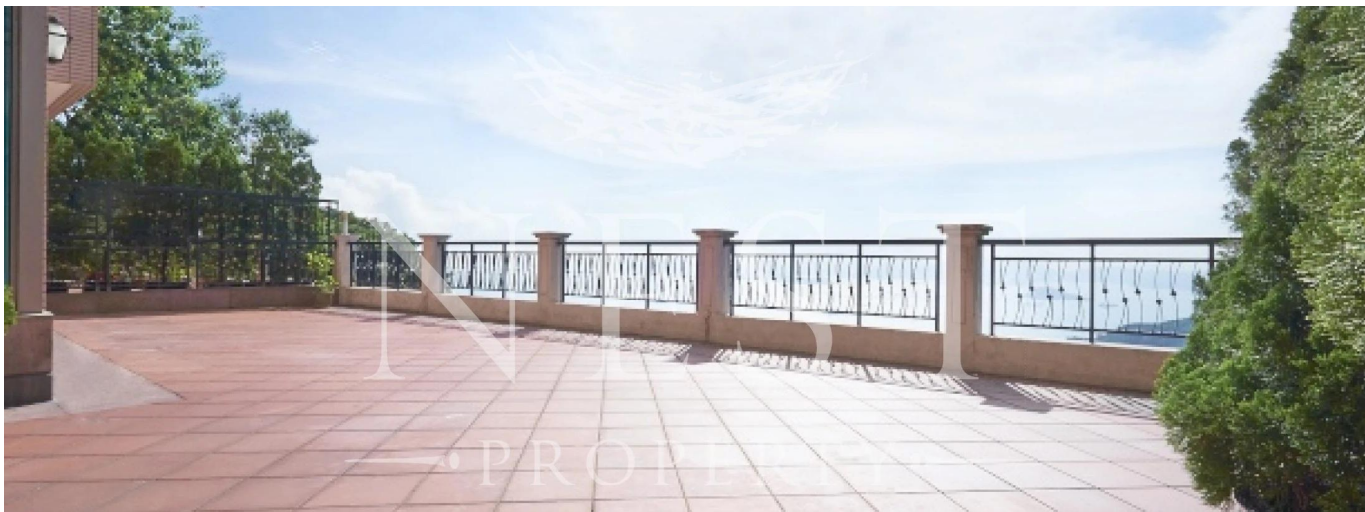

Penthouse

Apartment For Rent In Chelsea Court

Australia, Nowa Południowa Walia, Punkt Młynarzy, Mount Kellett Rd, 63, ,

MIESIECZNA CENA WYNAJMU

$ 21800.00

SALES PRICE

$ 0.00

- 2378 qm
- 9 rooms
- 4 bedrooms
- 5 bathrooms
- 5 floors
- 5 qm land area
- 5 car spaces

Naomi Budden
Nest Property
Sheung Wan, Hong Kong - Czas lokalny

+852 3689 7523

FEATURES:

Duplex, Terrace, Balcony, Helper's Room, Car Park, Walk-In Closet

BUILDING FACILITIES:

Swimming Pool