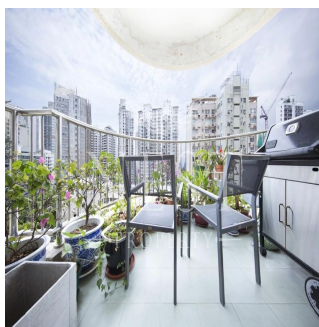

Penthouse

Apartment For Rent In Pearl Gardens

Australia, Nowa Południowa Walia, Sydney, Conduit Rd, 7, ,

MIESIECZNA CENA WYNAJMU

$ 9900.00

SALES PRICE

$ 0.00

- 🏠 2100 qm
- 🛏 6 rooms
- 🛏 4 bedrooms
- 🚿 2 bathrooms
- 🏠 2 floors
- 📏 2 qm land area
- 🚗 2 car spaces

Naomi Budden
Nest Property
Sheung Wan, Hong Kong - Czas lokalny

+852 3689 7523

FEATURES:

Balcony, Helper's Room, Car Park

BUILDING FACILITIES:

Shuttle Bus

Available From: 22.07.2019