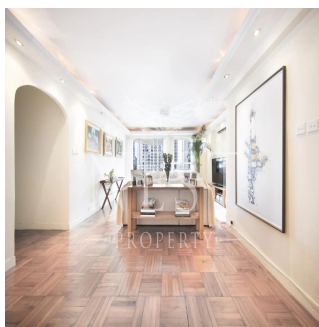

Penthouse

Apartment For Rent In Pearl Gardens

Australia, Nowa Południowa Walia, Sydney, Conduit Rd, 7, ,

MIESIECZNA CENA WYNAJMU

$ 9900.00

SALES PRICE

$ 0.00

- 🏠 2100 qm
- 🛏 6 rooms
- 🛏 4 bedrooms
- 🚿 2 bathrooms
- 🏠 2 floors
- 📏 2 qm land area
- 🚗 2 car spaces

Naomi Budden
Nest Property
Sheung Wan, Hong Kong - Czas lokalny

+852 3689 7523

FEATURES:

Balcony, Helper's Room, Car Park

BUILDING FACILITIES:

Shuttle Bus

Available From: 22.07.2019