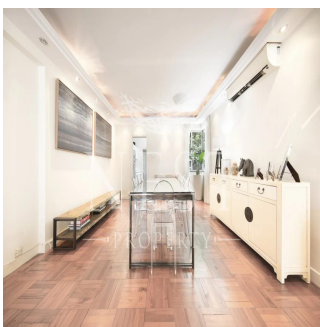

Penthouse

Apartment For Rent In Pearl Gardens

Australia, Nowa Południowa Walia, Sydney, Conduit Rd, 7, ,

MIESIECZNA CENA WYNAJMU

$ 9900.00

SALES PRICE

$ 0.00

- 🏠 2100 qm
- 🛏 6 rooms
- 🛏 4 bedrooms
- 🚿 2 bathrooms
- 🏠 2 floors
- 📏 2 qm land area
- 🚗 2 car spaces

Naomi Budden
Nest Property
Sheung Wan, Hong Kong - Czas lokalny

+852 3689 7523

FEATURES:

Balcony, Helper's Room, Car Park

BUILDING FACILITIES:

Shuttle Bus

Available From: 22.07.2019