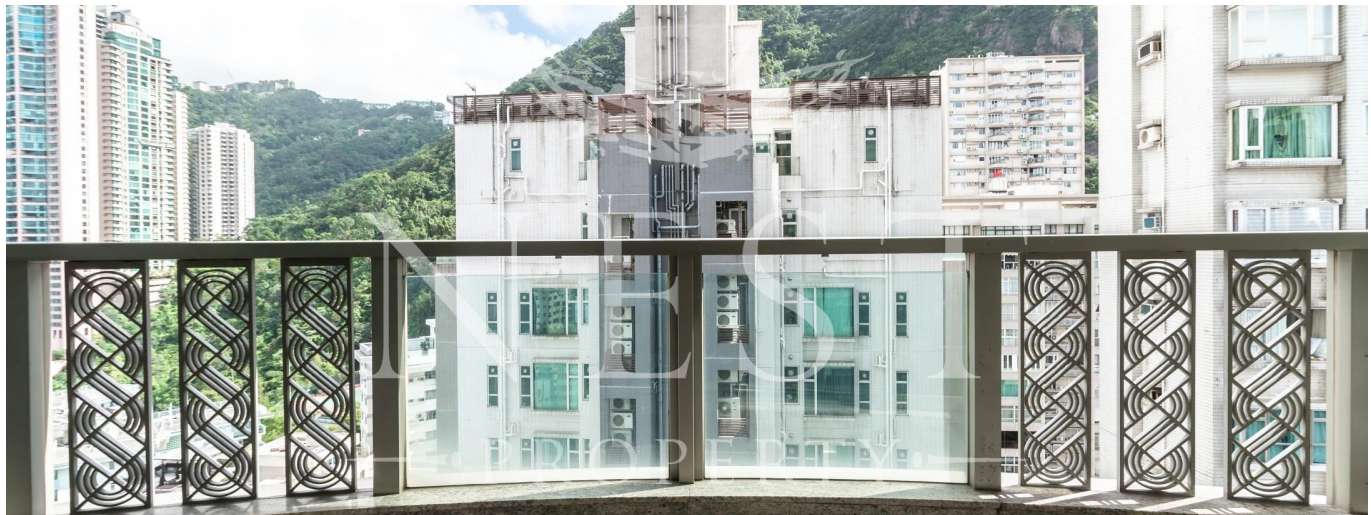

Penthouse

Apartment For Sale And Rent In Robinson Road 31

Australia, Nowa Południowa Walia, Skały, Robinson Rd, 31, ,

MIESIECZNA CENA WYNAJMU

USD 14100.00

SALES PRICE

USD 6700000.00

- 1758 qm
- 7 rooms
- 4 bedrooms
- 3 bathrooms
- 3 floors
- 3 qm land area
- 3 car spaces

Naomi Budden

Nest Property

Sheung Wan, Hong Kong - Czas lokalny

+852 3689 7523

FEATURES:

Balcony, Helper's Room, Car Park

Available From: 22.07.2019

Floor: 4   Floors: 4   Rok Zbudowany: 2017   Car Spaces: 4   Year Of Construction: 2017   Type: Office