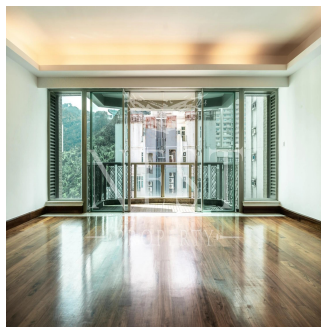

Penthouse

Apartment For Sale And Rent In Robinson Road 31

Australia, Nowa Południowa Walia, Skały, Robinson Rd, 31, ,

MIESIECZNA CENA WYNAJMU

USD 14100.00

SALES PRICE

USD 6700000.00

- 1758 qm
- 7 rooms
- 4 bedrooms
- 3 bathrooms
- 3 floors
- 3 qm land area
- 3 car spaces

Naomi Budden

Nest Property

Sheung Wan, Hong Kong - Czas lokalny

+852 3689 7523

FEATURES:

Balcony, Helper's Room, Car Park

Available From: 22.07.2019

Floor: 4   Floors: 4   Rok Zbudowany: 2017   Car Spaces: 4   Year Of Construction: 2017   Type: Office