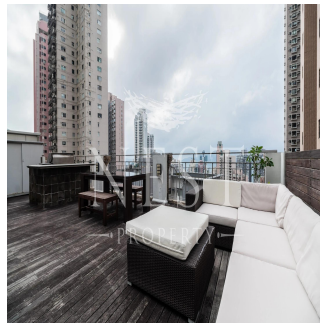

Naomi Budden
 Nest Property
 Sheung Wan, Hong Kong - Czas lokalny

☎️ **+852 3689 7523**

FEATURES:

Rooftop

BUILDING FACILITIES:

Gym, Children's Play Area / Playground, Shuttle Bus

Available From: 22.07.2019

Floor: 4 Floors: 4 Rok Zbudowany: 2017 Car Spaces: 4 Year Of Construction: 2017 Type: Office