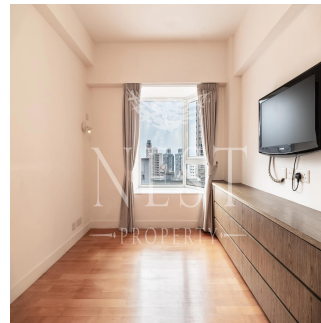

Naomi Budden
 Nest Property
 Sheung Wan, Hong Kong - Czas lokalny

☎️ **+852 3689 7523**

FEATURES:

Rooftop

BUILDING FACILITIES:

Gym, Children's Play Area / Playground, Shuttle Bus

Available From: 22.07.2019

Floor: 4 Floors: 4 Rok Zbudowany: 2017 Car Spaces: 4 Year Of Construction: 2017 Type: Office