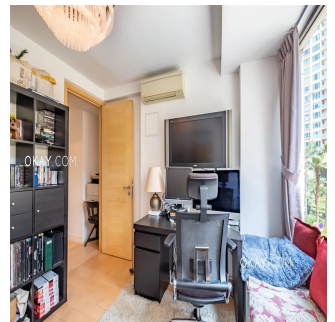

Penthouse

Duplex Ground Floor For Sale In Positano Discovery Bay

Australia, Nowa Południowa Walia, Pó?nocna Awoka, Bayside Drive, 18, ,

SALES PRICE

\$ 4480000.00

- 1479 qm
- 5 rooms
- 3 bedrooms
- 2 bathrooms
- 2 floors
- 2 qm land area
- 2 car spaces

Joshua Miller
 Okay Property Agency
 Hong Kong, Hong Kong - Czas lokalny

+852 2102 0888

Unique, tropical resort-style living opportunity: Garden duplex in most modern, low rise development in Discovery Bay with largest private pool and garden in Positano. Bifold glass doors open up the dining area into the garden, allowing for seamless indoor/outdoor living, dining and entertaining. All bedrooms are located on the upper level, have hard wooden flooring, split type air-cons and fit king and queen size beds. Master Bedroom with ensuite spa bathroom and balcony overlooks the garden with wonderful open views over DB and sea. Call us for appointment.