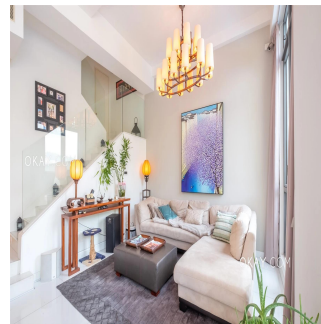

Joshua Miller
Okay Property Agency
Hong Kong, Hong Kong - Czas lokalny

+852 2102 0888

Unique, tropical resort-style living opportunity: Garden duplex in most modern, low rise development in Discovery Bay with largest private pool and garden in Positano. Bifold glass doors open up the dining area into the garden, allowing for seamless indoor/outdoor living, dining and entertaining. All bedrooms are located on the upper level, have hard wooden flooring, split type air-cons and fit king and queen size beds. Master Bedroom with ensuite spa bathroom and balcony overlooks the garden with wonderful open views over DB and sea. Call us for appointment.