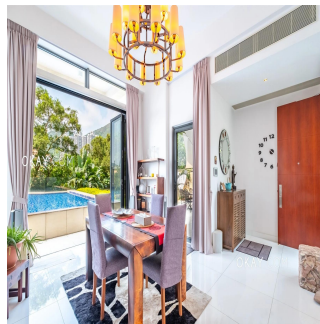

Joshua Miller
Okay Property Agency
Hong Kong, Hong Kong - Czas lokalny

+852 2102 0888

Unique, tropical resort-style living opportunity: Garden duplex in most modern, low rise development in Discovery Bay with largest private pool and garden in Positano. Bifold glass doors open up the dining area into the garden, allowing for seamless indoor/outdoor living, dining and entertaining. All bedrooms are located on the upper level, have hard wooden flooring, split type air-cons and fit king and queen size beds. Master Bedroom with ensuite spa bathroom and balcony overlooks the garden with wonderful open views over DB and sea. Call us for appointment.