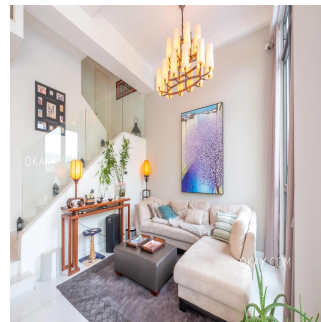

Joshua Miller
 Okay Property Agency
 Hong Kong, Hong Kong - Czas lokalny

+852 2102 0888

Unique, tropical resort-style living opportunity: Garden duplex in most modern, low rise development in Discovery Bay with largest private pool and garden in Positano. Bifold glass doors open up the dining area into the garden, allowing for seamless indoor/outdoor living, dining and entertaining. All bedrooms are located on the upper level, have hard wooden flooring, split type air-cons and fit king and queen size beds. Master Bedroom with ensuite spa bathroom and balcony overlooks the garden with wonderful open views over DB and sea. Call us for appointment.