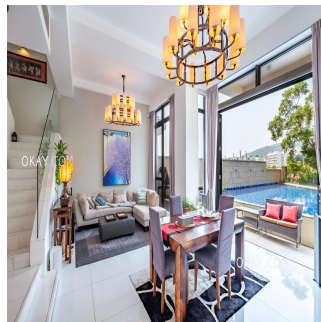

Penthouse

Duplex Ground Floor For Sale In Positano Discovery Bay

Australia, Nowa Południowa Walia, Pó?nocna Awoka, Bayside Drive, 18, ,

SALES PRICE

\$ 4480000.00

- 1479 qm
- 5 rooms
- 3 bedrooms
- 2 bathrooms
- 2 floors
- 2 qm land area
- 2 car spaces

Joshua Miller
 Okay Property Agency
 Hong Kong, Hong Kong - Czas lokalny

+852 2102 0888

Unique, tropical resort-style living opportunity: Garden duplex in most modern, low rise development in Discovery Bay with largest private pool and garden in Positano. Bifold glass doors open up the dining area into the garden, allowing for seamless indoor/outdoor living, dining and entertaining. All bedrooms are located on the upper level, have hard wooden flooring, split type air-cons and fit king and queen size beds. Master Bedroom with ensuite spa bathroom and balcony overlooks the garden with wonderful open views over DB and sea. Call us for appointment.