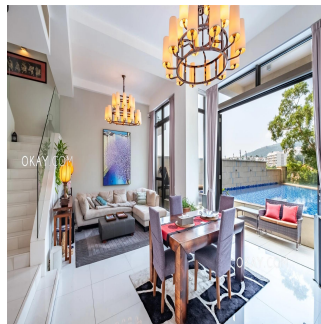

Penthouse

Duplex Ground Floor For Sale In Positano Discovery Bay

Australia, Nowa Południowa Walia, Pó?nocna Awoka, Bayside Drive, 18, ,

SALES PRICE

\$ 4480000.00

- 1479 qm
- 5 rooms
- 3 bedrooms
- 2 bathrooms
- 2 floors
- 2 qm land area
- 2 car spaces

Joshua Miller
Okay Property Agency
Hong Kong, Hong Kong - Czas lokalny

+852 2102 0888

Unique, tropical resort-style living opportunity: Garden duplex in most modern, low rise development in Discovery Bay with largest private pool and garden in Positano. Bifold glass doors open up the dining area into the garden, allowing for seamless indoor/outdoor living, dining and entertaining. All bedrooms are located on the upper level, have hard wooden flooring, split type air-cons and fit king and queen size beds. Master Bedroom with ensuite spa bathroom and balcony overlooks the garden with wonderful open views over DB and sea. Call us for appointment.