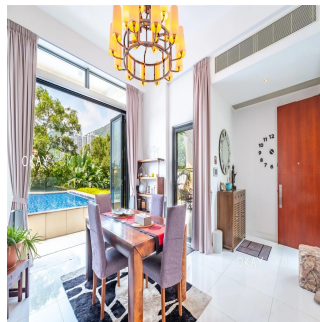

Joshua Miller
 Okay Property Agency
 Hong Kong, Hong Kong - Czas lokalny

+852 2102 0888

Unique, tropical resort-style living opportunity: Garden duplex in most modern, low rise development in Discovery Bay with largest private pool and garden in Positano. Bifold glass doors open up the dining area into the garden, allowing for seamless indoor/outdoor living, dining and entertaining. All bedrooms are located on the upper level, have hard wooden flooring, split type air-cons and fit king and queen size beds. Master Bedroom with ensuite spa bathroom and balcony overlooks the garden with wonderful open views over DB and sea. Call us for appointment.