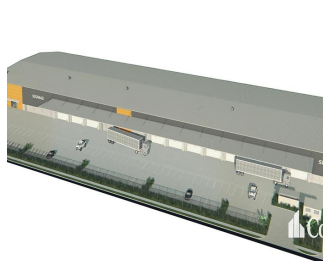

Penthouse

Large Format Warehousing Facility

Republika Południowej Afryki, Gauteng, Sandton, , 4207,

- 8893 qm
- 0 rooms
- 0 bedrooms
- 0 bathrooms
- 0 floors
- 0 qm land area
- 0 car spaces

Paul Bates

Corwells Commercial Property
Yatala, Australia - Czas lokalny

+61 423 699 966

- High clearance warehouse of 8,493sqm - Multiple electricity operated roller doors 6m high x 6m wide - 400sqm of two level corporate office - Dual 10m wide driveway crossovers - 12m deep full length all weather awning - Efficient construction providing sustainability and energy savings - Empire Estate is the largest industrial estate on the Gold Coast - Call Exclusive Agent to discuss requirements This unique opportunity is situated in the heart of the Yatala Enterprise Area. Ideally located between the two largest consumer markets of Brisbane and the Gold Coast with direct access from the M1 via Exit 38 and Exit 41 in both north and south directions.

Available From: 17.07.2019

Floor: 4 Floors: 4 Rok Zbudowany: 2017 Car Spaces: 4 Year Of Construction: 2017 Type: Office