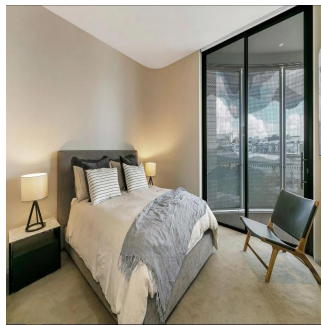

Penthouse

Furnished Luxury Waterfront Apartment

Republika Południowej Afryki, Gauteng, Midrand, Barangaroo Avenue, 15, 2000,

MIESIECZNA CENA WYNAJMU

\$ 8.80

- qm
- 4 rooms
- 2 bedrooms
- 2 bathrooms
- 2 floors
- 2 qm land area
- 2 car spaces

Kate Sommerville
Torch Property Management
Millers Point, Australia - Czas lokalny

+61 403 051 115

Located in the crown jewel of the Barangaroo foreshore, Cloud redefines the concept of wharf side luxury with an exhilarating blend of natural splendour and breathtaking architecture. Take your front row seat to the Harbour action and enjoy life in Sydney's hottest new waterfront precinct. Key Points - - Architectural masterwork by PTW architect Andrew Andersons - Interiors by Smart Design Studio inspired by Danish design - Floor to ceiling glass frames the unobstructed harbour vista - Carefully selected, brand new, designer furniture throughout - Luxury custom designed high-end fixtures and finishes - Dream Miele kitchen, marble floors, bespoke walls and cabinetry - Fluid in/outdoor living, signature cloud like movable shutter system - Large bedrooms with water views, marble mosaic tiled bathrooms - One secure car space, 24 hour concierge, ducted air conditioning - The Streets' dining, shopping and health spas at the door - The edge of the CBD, walk to Circular Quay, Wynyard and The Rocks