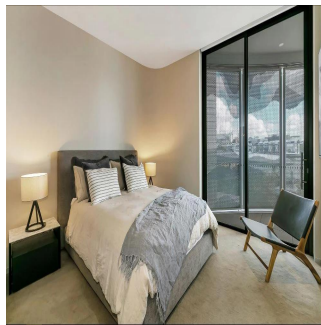

Penthouse

Furnished Luxury Waterfront Apartment

Republika Południowej Afryki, Gauteng, Midrand, Barangaroo Avenue, 15, 2000,

MIESIECZNA CENA WYNAJMU

USD 8.80

- qm
- 4 rooms
- 2 bedrooms
- 2 bathrooms
- 2 floors
- 2 qm land area
- 2 car spaces

Kate Sommerville
Torch Property Management
Millers Point, Australia - Czas lokalny

+61 403 051 115

Located in the crown jewel of the Barangaroo foreshore, Cloud redefines the concept of wharf side luxury with an exhilarating blend of natural splendour and breathtaking architecture. Take your front row seat to the Harbour action and enjoy life in Sydney's hottest new waterfront precinct. Key Points - - Architectural masterwork by PTW architect Andrew Andersons - Interiors by Smart Design Studio inspired by Danish design - Floor to ceiling glass frames the unobstructed harbour vista - Carefully selected, brand new, designer furniture throughout - Luxury custom designed high-end fixtures and finishes - Dream Miele kitchen, marble floors, bespoke walls and cabinetry - Fluid in/outdoor living, signature cloud like movable shutter system - Large bedrooms with water views, marble mosaic tiled bathrooms - One secure car space, 24 hour concierge, ducted air conditioning - The Streets' dining, shopping and health spas at the door - The edge of the CBD, walk to Circular Quay, Wynyard and The Rocks