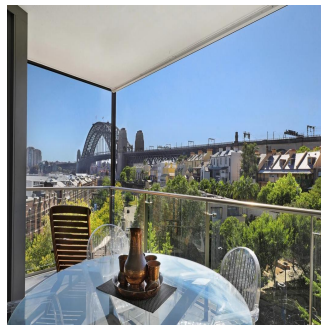

Peacemaker Afolabi

Brass And Castles

Lagos, Nigeria - Czas lokalny

234 908 290 0193

Now on offer is this incredible two bedroom residence in the exclusive 'Parbury' building - boasting spectacular city and Harbour Bridge views from its prized North Eastern position, this is the ultimate in harbourside living. Enjoy contemporary luxury while being immersed in the history rich precincts of Millers Point & Walsh Bay. Featuring: - North Eastern aspect with breathtaking Harbour Bridge views - Large private balcony with access from living area & bedrooms - Generous bedrooms with built-in robes, master with ensuite - Modern kitchen with stone benchtops & Miele appliances - Featuring ducted air conditioning throughout & quality finishes - Ample storage, secure car space & a separate storage cage - Convenient location near The Rocks, Barangaroo, & Circular Quay - Boutique 33 unit development, access to resort style pool & gym facilities A truly unique opportunity not to be missed. For more information and inspection times, contact Bryn Fowler on 0423 663 663 or bryn@sydneycoveproperty.com All information contained herein is gathered from sources we deem to be reliable however, we cannot guarantee its accuracy and interested persons should rely on their own enquiries.