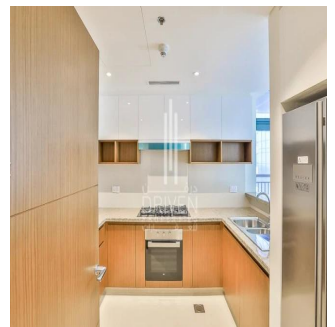

1 bedroom apartment located in Dubai Creek Residence, South Tower 1, Dubai Creek Harbour. Ready to move in. Spacious, bright and elegant interiors.

Available From: 01.01.1970

Floor: 4   Floors: 4   Rok Zbudowany: 2017   Car Spaces: 4   Year Of Construction: 2017   Type: Office