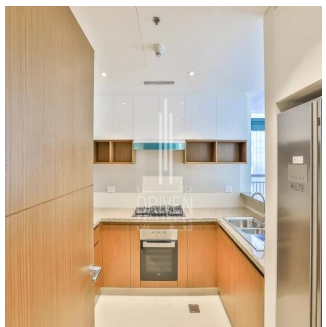

Penthouse

1 Bedroom Apartment For Sale In Dubai Creek Residence Tower 1 South Dubai Creek Harbour

????????, ???? , ???? , , , ,

SALES PRICE

USD 1320000.00

- 807 qft
- 0 rooms
- 1 bedrooms
- 2 bathrooms
- 2 floors
- 2 qft land area
- 2 car spaces

Chris Pearson
Re/Max Address - Berea
Berea, South Africa - Czas lokalny

27 31 313 1310

1 bedroom apartment located in Dubai Creek Residence, South Tower 1, Dubai Creek Harbour. Ready to move in. Spacious, bright and elegant interiors.

Available From: 01.01.1970

Floor: 4   Floors: 4   Rok Zbudowany: 2017   Car Spaces: 4   Year Of Construction: 2017   Type: Office