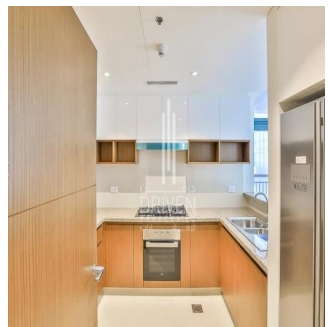

Penthouse

1 Bedroom Apartment For Sale In Dubai Creek Residence Tower 1 South Dubai Creek Harbour

????????, ???? , ???? , , ,

SALES PRICE

USD 1320000.00

- 807 qft
- 0 rooms
- 1 bedrooms
- 2 bathrooms
- 2 floors
- 2 qft land area
- 2 car spaces

Chris Pearson
Re/Max Address - Berea
Berea, South Africa - Czas lokalny

27 31 313 1310

1 bedroom apartment located in Dubai Creek Residence, South Tower 1, Dubai Creek Harbour. Ready to move in. Spacious, bright and elegant interiors.

Available From: 01.01.1970

Floor: 4   Floors: 4   Rok Zbudowany: 2017   Car Spaces: 4   Year Of Construction: 2017   Type: Office