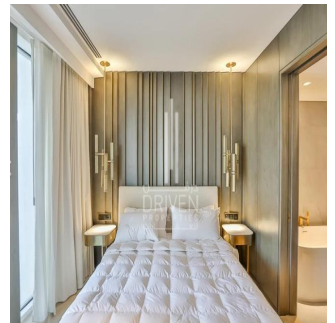

Available From: 01.01.1970

Floor: 4   Floors: 4   Rok Zbudowany: 2017   Car Spaces: 4   Year Of Construction: 2017   Type: Office