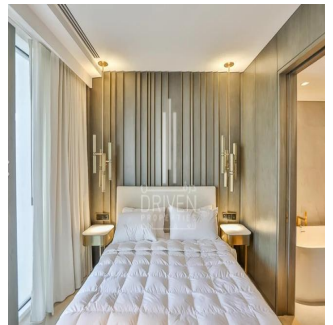

Available From: 01.01.1970

Floor: 4   Floors: 4   Rok Zbudowany: 2017   Car Spaces: 4   Year Of Construction: 2017   Type: Office