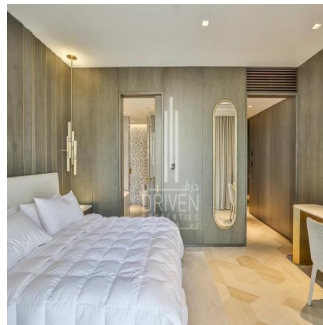

Available From: 01.01.1970

Floor: 4   Floors: 4   Rok Zbudowany: 2017   Car Spaces: 4   Year Of Construction: 2017   Type: Office