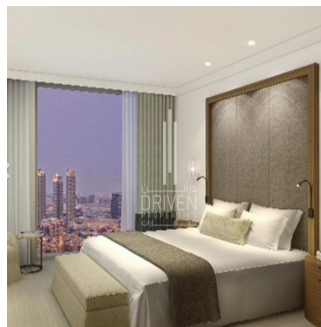

Penthouse

2 Bedroom Study Vida Residences Downtown Burj View

'''

SALES PRICE

\$ 3100000.00

- 1378 qft
- 0 rooms
- 2 bedrooms
- 3 bathrooms
- 3 floors
- 3 qft land area
- 3 car spaces

Chris Pearson
 Re/Max Address - Berea
 Berea, South Africa - Czas lokalny

27 31 313 1310

- Luxury serviced Apartment - High Floor - Unit Type: Corner Middle - View: Burj Khalifa and Boulevard - Kitchen: Semi Open & Fully Fitted

Available From: 01.01.1970

Floor: 4 Floors: 4 Rok Zbudowany: 2017 Car Spaces: 4 Year Of Construction: 2017 Type: Office