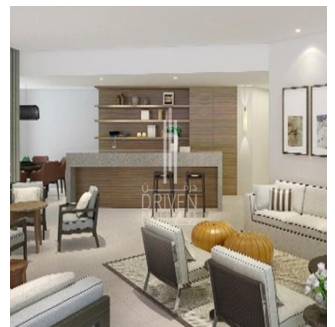

Penthouse

2 Bedroom Study Vida Residences Downtown Burj View

''''

SALES PRICE

USD 3100000.00

- 1378 qft
- 0 rooms
- 2 bedrooms
- 3 bathrooms
- 3 floors
- 3 qft land area
- 3 car spaces

Chris Pearson

Re/Max Address - Berea
Berea, South Africa - Czas lokalny

27 31 313 1310

- Luxury serviced Apartment - High Floor - Unit Type: Corner Middle - View: Burj Khalifa and Boulevard - Kitchen: Semi Open & Fully Fitted

Available From: 01.01.1970

Floor: 4 Floors: 4 Rok Zbudowany: 2017 Car Spaces: 4 Year Of Construction: 2017 Type: Office