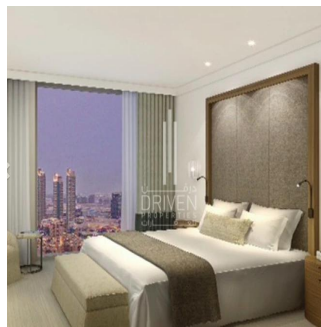

Penthouse

2 Bedroom Study Vida Residences Downtown Burj View

''''

SALES PRICE

USD 3100000.00

- 1378 qft
- 0 rooms
- 2 bedrooms
- 3 bathrooms
- 3 floors
- 3 qft land area
- 3 car spaces

Chris Pearson

Re/Max Address - Berea
Berea, South Africa - Czas lokalny

27 31 313 1310

- Luxury serviced Apartment - High Floor - Unit Type: Corner Middle - View: Burj Khalifa and Boulevard - Kitchen: Semi Open & Fully Fitted

Available From: 01.01.1970

Floor: 4 Floors: 4 Rok Zbudowany: 2017 Car Spaces: 4 Year Of Construction: 2017 Type: Office