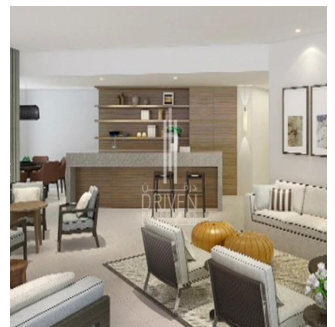

Penthouse

2 Bedroom Study Vida Residences Downtown Burj View

'''

SALES PRICE

\$ 3100000.00

- 1378 qft
- 0 rooms
- 2 bedrooms
- 3 bathrooms
- 3 floors
- 3 qft land area
- 3 car spaces

Chris Pearson
 Re/Max Address - Berea
 Berea, South Africa - Czas lokalny

27 31 313 1310

- Luxury serviced Apartment - High Floor - Unit Type: Corner Middle - View: Burj Khalifa and Boulevard - Kitchen: Semi Open & Fully Fitted

Available From: 01.01.1970

Floor: 4 Floors: 4 Rok Zbudowany: 2017 Car Spaces: 4 Year Of Construction: 2017 Type: Office