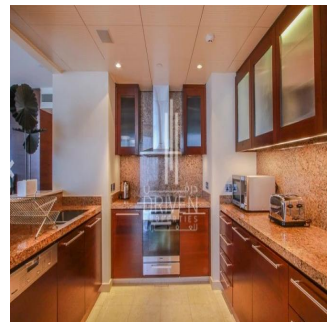

Chris Pearson
 Re/Max Address - Berea
 Berea, South Africa - Czas lokalny

27 31 313 1310

Apartment for Sale in Burj Khalifa Downtown Dubai. Driven Properties are pleased to offer for sale this impressive 2 Bedroom apartment in Burj Khalifa Tower, Downtown Burj Dubai. Rented: 280,000 AED until March 15, 2018 (Available for viewing) Mid Floor unit in Burj Khalifa Huge windows w/ Sea and DIFC Views Bright & Spacious Layout Well equipped kitchen