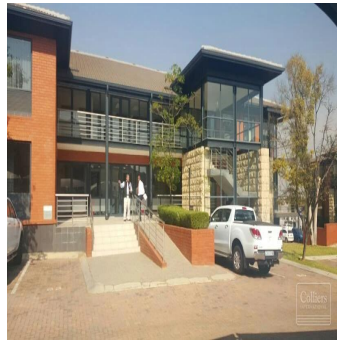

Penthouse

Prime Office Space In Woodmead

Zjednoczone Emiraty Arabskie, Dubai, Dubai, , , ,

- 500 qm
- 0 rooms
- 0 bedrooms
- 0 bathrooms
- 0 floors
- 0 qm land area
- 0 car spaces

Leon Schutz
 Real Estate Services Garden Route
 Oubaai Golf Estate, South Africa - Czas lokalny

27 792130099

Available From: 05.07.2019

Floor: 4 Floors: 4 Rok Zbudowany: 2017 Car Spaces: 4 Year Of Construction: 2017 Type: Office