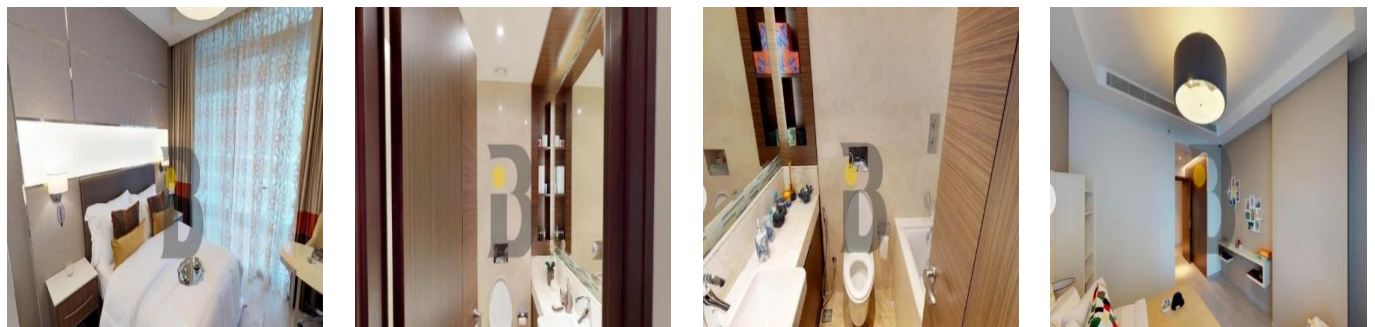

Penthouse

Luxury 1 Br Apartment Imperial Avenue Downtown

Republika Południowej Afryki, Gauteng, Johannesburg, Burj Khalifa Blvd, , ,

SALES PRICE

\$ 1555000.00

- 876 qft
- 0 rooms
- 1 bedrooms
- 2 bathrooms
- 2 floors
- 2 qft land area
- 2 car spaces

New Agent Happy
New User To Company Test
United States - Czas lokalny

54 23534346

1 Bed apartment High rise , Burj Khalifa view & canal view High quality interior finishing & flooring Fully fitted kitchen with white goods Fully fitted wardrobes Floor to ceiling glass windows for downtown view Good size washrooms Big balcony car parking Infinity swimming pool Gym, Jacuzzi