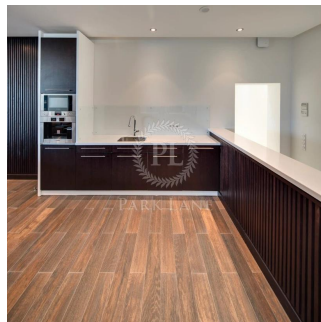

Ephraim Zaslansky
 Firzt Realty
 Johannesburg, South Africa - Czas lokalny

📞 27 11 731 0300

Apartments are located in the center of Pechersk district in the club building "Skyline" with its closed territory, service, presentable lobby, Orona high-speed elevators, video surveillance, panoramic glazing - Schuco (thermal and sound isolation), automated dispatch service (anti-flood control). Wi-Fi in public areas, exclusive furnish on each floor, H = 3m.