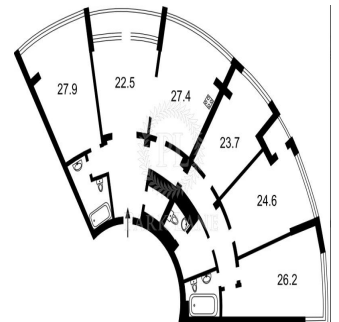

Penthouse

Sale Apartment 6-Room Konovalcia Evhena (Shchorsa) St. 26? Kyiv

Republika Po?udniowej Afryki, Gauteng, Sandton, Yevhena Konovaltsia St, 26A, 02000,

SALES PRICE

USD 536000.00

- 206 qm
- 6 rooms
- 3 bedrooms
- 2 bathrooms
- 2 floors
- 2 qm land area
- 2 car spaces

Ephraim Zaslansky
Firzt Realty
Johannesburg, South Africa - Czas lokalny

27 11 731 0300

Apartments are located in the center of Pechersk district in the club building "Skyline" with its closed territory, service, presentable lobby, Orona high-speed elevators, video surveillance, panoramic glazing - Schuco (thermal and sound isolation), automated dispatch service (anti-flood control). Wi-Fi in public areas, exclusive furnish on each floor, H = 3m.

Available From: 01.01.1970

Floor: 4   Floors: 4   Rok Zbudowany: 2017   Car Spaces: 4   Year Of Construction: 2017   Type: Office