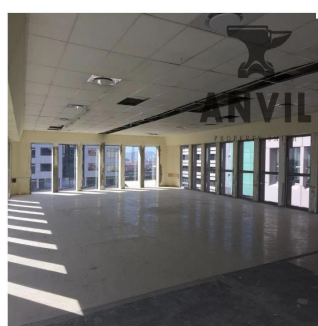

Jessica Oosthuizen
 Space Online Group
 Johannesburg, South Africa - Czas lokalny

27 72 781 1878

The Thomas Pattullo building located in Jan Smuts Street in the Foreshore has office space available To Let. This A grade building offers easy access to the N1 and N2 highways and in walking distance of the Cape town train station and Myciti bus route, This stylish building is the perfect home for professional corporates looking for a modern and secure office space. There are ample parking bays available in the building.

Available From: 17.06.2019

Floor: 4 Floors: 4 Rok Zbudowany: 2017 Car Spaces: 4 Year Of Construction: 2017 Type: Office

Udogodnienia

ID	Identyfikator nieruchomości
----	-----------------------------

Outdoor Amenities