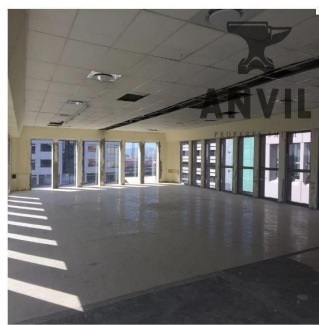

**Jessica Oosthuizen**  
 Space Online Group  
 Johannesburg, South Africa - Czas lokalny

27 72 781 1878

The Thomas Pattullo building located in Jan Smuts Street in the Foreshore has office space available To Let. This A grade building offers easy access to the N1 and N2 highways and in walking distance of the Cape town train station and Myciti bus route, This stylish building is the perfect home for professional corporates looking for a modern and secure office space. There are ample parking bays available in the building.