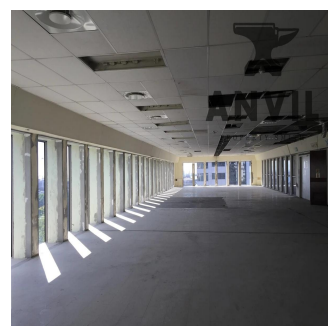

Jessica Oosthuizen
 Space Online Group
 Johannesburg, South Africa - Czas lokalny

27 72 781 1878

The Thomas Pattullo building located in Jan Smuts Street in the Foreshore has office space available To Let. This A grade building offers easy access to the N1 and N2 highways and in walking distance of the Cape town train station and Myciti bus route, This stylish building is the perfect home for professional corporates looking for a modern and secure office space. There are ample parking bays available in the building.

Available From: 17.06.2019

Floor: 4 Floors: 4 Rok Zbudowany: 2017 Car Spaces: 4 Year Of Construction: 2017 Type: Office

Udogodnienia

ID	Identyfikator nieruchomości
----	-----------------------------

Outdoor Amenities