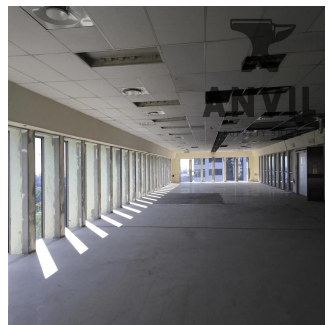

**Jessica Oosthuizen**  
 Space Online Group  
 Johannesburg, South Africa - Czas lokalny

27 72 781 1878

The Thomas Pattullo building located in Jan Smuts Street in the Foreshore has office space available To Let. This A grade building offers easy access to the N1 and N2 highways and in walking distance of the Cape town train station and Myciti bus route, This stylish building is the perfect home for professional corporates looking for a modern and secure office space. There are ample parking bays available in the building.