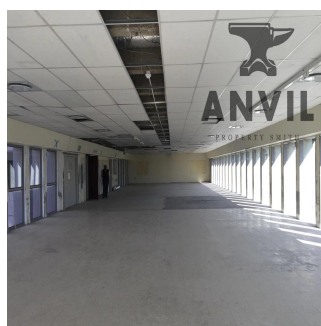

Jessica Oosthuizen
 Space Online Group
 Johannesburg, South Africa - Czas lokalny

27 72 781 1878

The Thomas Pattullo building located in Jan Smuts Street in the Foreshore has office space available To Let. This A grade building offers easy access to the N1 and N2 highways and in walking distance of the Cape town train station and Myciti bus route, This stylish building is the perfect home for professional corporates looking for a modern and secure office space. There are ample parking bays available in the building.