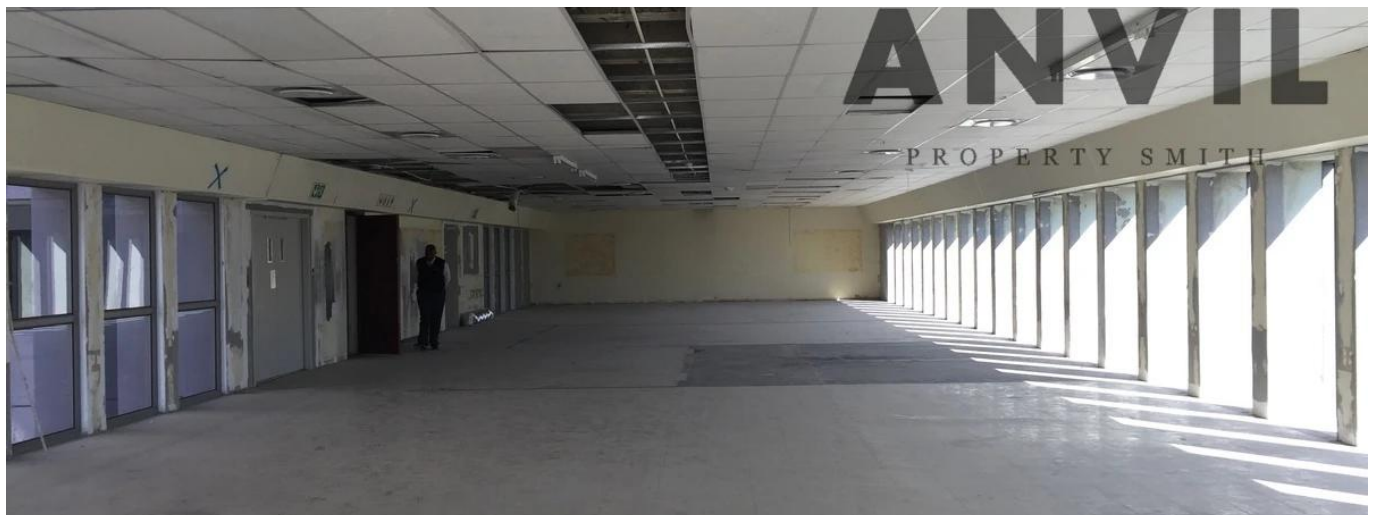

Jessica Oosthuizen
 Space Online Group
 Johannesburg, South Africa - Czas lokalny

27 72 781 1878

The Thomas Pattullo building located in Jan Smuts Street in the Foreshore has office space available To Let. This A grade building offers easy access to the N1 and N2 highways and in walking distance of the Cape town train station and Myciti bus route, This stylish building is the perfect home for professional corporates looking for a modern and secure office space. There are ample parking bays available in the building.