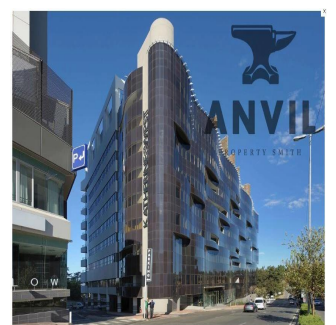

Penthouse

Office Space For Rent With Magnificent Views Over Sandton City

Republika Południowej Afryki, Gauteng, Johannesburg, KATHERINE & WEST, , ,

MIESIECZNA CENA WYNAJMU

USD 14300.00

SALES PRICE

USD 0.00

🏠 1066 qm 🏠 0 rooms 🛏️ 0 bedrooms 🚿 0 bathrooms

🏗️ 0 floors 📏 0 qm land area 🚗 0 car spaces

Jessica Oosthuizen

Space Online Group

Johannesburg, South Africa - Czas lokalny

27 72 781 1878

Katherine and West is a unique opportunity in the heart of Sandton. The Katherine and West development is situated a prime site on the corner of Katherine and West Streets in the Sandton CBD. The property is only 50m from the Sandton Gautrain Station. The 10 storey building consists of 8 floors of offices. There is extensive basement parking and generous basement storerooms. The site is very conveniently located on the corner of West and Katherine Streets immediately adjacent or close to: Sandton Gautrain Station, The bus Rapid transport system (routes run down West st and Rivonia rd), Numerous upmarket hotels, The Grayston offramp to the M1 freeway (2km away), All the amenities of the Sandton CBD including the Sandton Convention centre, Sandton City, Nelson Mandela Square, Village Walk, JSE ltd, Many Head Offices of major local and international corporations and law firms etc. This office space, situated on the 5th floor of the Katherine and West building is currently in a grey box condition, and ready for your specific instillation. Use the landlords generous tenants instillation allowance to make the space your own. Ablution and kitchen facilities are within your own space, and the units comes with two balconies, one overlooking the Gautrain Station and Nelson Mandela Square, and the other looking north-east with completely uninterrupted views.