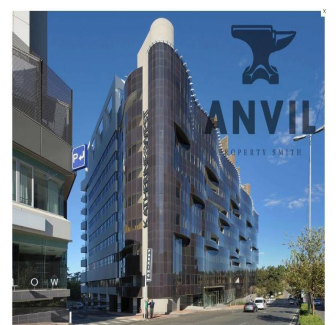

Penthouse

Office Space For Rent With Magnificent Views Over Sandton City

Republika Południowej Afryki, Gauteng, Johannesburg, KATHERINE & WEST, , ,

MIESIĘCZNA CENA WYNAJMU

USD 14300.00

SALES PRICE

USD 0.00

- 1066 qm
- 0 rooms
- 0 bedrooms
- 0 bathrooms
- 0 floors
- 0 qm land area
- 0 car spaces

Jessica Oosthuizen

Space Online Group

Johannesburg, South Africa - Czas lokalny

27 72 781 1878

Katherine and West is a unique opportunity in the heart of Sandton. The Katherine and West development is situated a prime site on the corner of Katherine and West Streets in the Sandton CBD. The property is only 50m from the Sandton Gautrain Station. The 10 storey building consists of 8 floors of offices. There is extensive basement parking and generous basement storerooms. The site is very conveniently located on the corner of West and Katherine Streets immediately adjacent or close to: Sandton Gautrain Station, The bus Rapid transport system (routes run down West st and Rivonia rd), Numerous upmarket hotels, The Grayston offramp to the M1 freeway (2km away), All the amenities of the Sandton CBD including the Sandton Convention centre, Sandton City, Nelson Mandela Square, Village Walk, JSE Ltd, Many Head Offices of major local and international corporations and law firms etc. This office space, situated on the 5th floor of the Katherine and West building is currently in a grey box condition, and ready for your specific instillation. Use the landlords generous tenants instillation allowance to make the space your own. Ablution and kitchen facilities are within your own space, and the units comes with two balconies, one overlooking the Gautrain Station and Nelson Mandela Square, and the other looking north-east with completely uninterrupted views.