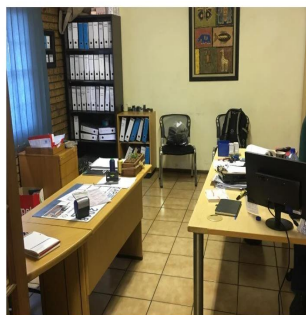

Llave Bienes Raices

Llave Bienes Raices
Ciudad de México, Mexico - Czas lokalny

+52 55 5350 1150

PRIME LOCATED FACTORY WITH GOOD MIS OF OFFICE TO FACTORY SPACE CLOSE TO ALL ARTERIAL ROADS A prime factory with the perfect ratio of office to factory space In a Prime Location, good security, 3 phase 8 offices large yard close to arterial roads 8 m to the eaves air conditioned offices with a reception and changing rooms for factory staff ample parking for trucks and staff vehicles Large Yard Security and cameras and alarmed Good natural light Prime Location for Distribution and manufacturing TWO entrances one on Kelly and the other on adjacent road at the rear of the property