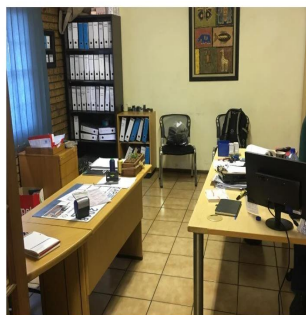

**Llave Bienes Raices**  
Llave Bienes Raices  
Ciudad de México, Mexico - Czas lokalny

+52 55 5350 1150

PRIME LOCATED FACTORY WITH GOOD MIS OF OFFICE TO FACTORY SPACE CLOSE TO ALL ARTERIAL ROADS A prime factory with the perfect ratio of office to factory space In a Prime Location, good security, 3 phase 8 offices large yard close to arterial roads 8 m to the eaves air conditioned offices with a reception and changing rooms for factory staff ample parking for trucks and staff vehicles Large Yard Security and cameras and alarmed Good natural light Prime Location for Distribution and manufacturing TWO entrances one on Kelly and the other on adjacent road at the rear of the property