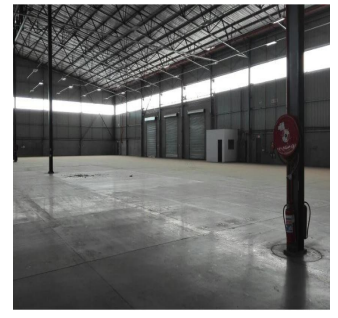

🏠 0 floors    📐 0 qm land area    🚗 0 car spaces

**Llave Bienes Raices**  
Llave Bienes Raices  
Ciudad de México, Mexico - Czas lokalny

+52 55 5350 1150

POMONA PRIME INDUSTRIAL PROPERTY LARGE WAREHOUSE CLOSE TO OR TAMBO Located within close proximity to major arterial roads servicing the east Rand Pretoria and Midrand nodes Unit is situated within a modern and well maintained Industrial security Park Warehouse 4515 sqm Office 715 sqm Mezzanine area of 139 sqm Office area a mix of open plan and executive private offices Fully air conditioned Kitchen Ample Ablution facilities Ample Parking 24 hour security property full fenced with electric fencing Features include 3 on ramp Roller shutter doors 2 dock levelers with roller shutter doors under eaves Vehicles ( large ) can enter directly into this facility massive yard area to accommodate multiply vehicles Adequate space for loading and off loading vehicles and containers eaves 9m ( large height for racking ) Power 3 phase Extensive electrical plug points within the warehouse Equipped with sprinkler system Very good natural light