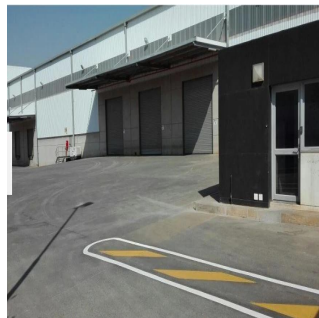

# Large Prime Industrial Warehouse For Rent In Pomona

Republika Południowej Afryki, Przylądek Zachodni, Kapsztad, , , 1619,

MIESIĘCZNA CENA WYNAJMU

**USD 21200.00**

SALES PRICE

**USD 0.00**

🏠 5090 qm    🏠 0 rooms    🛏️ 0 bedrooms    🚿 0 bathrooms

🏠 0 floors    📐 0 qm land area    🚗 0 car spaces

**Llave Bienes Raices**  
Llave Bienes Raices  
Ciudad de México, Mexico - Czas lokalny

+52 55 5350 1150

POMONA PRIME INDUSTRIAL PROPERTY LARGE WAREHOUSE CLOSE TO OR TAMBO Located within close proximity to major arterial roads servicing the east Rand Pretoria and Midrand nodes Unit is situated within a modern and well maintained Industrial security Park Warehouse 4515 sqm Office 715 sqm Mezzanine area of 139 sqm Office area a mix of open plan and executive private offices Fully air conditioned Kitchen Ample Ablution facilities Ample Parking 24 hour security property full fenced with electric fencing Features include 3 on ramp Roller shutter doors 2 dock levelers with roller shutter doors under eaves Vehicles ( large ) can enter directly into this facility massive yard area to accommodate multiply vehicles Adequate space for loading and off loading vehicles and containers eaves 9m ( large height for racking ) Power 3 phase Extensive electrical plug points within the warehouse Equipped with sprinkler system Very good natural light