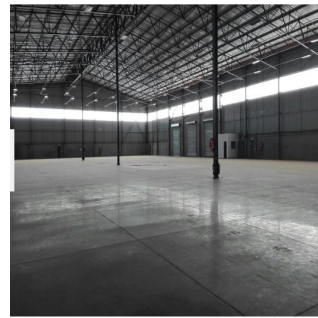

# Large Prime Industrial Warehouse For Rent In Pomona

Republika Południowej Afryki, Przylądek Zachodni, Kapsztad, , , 1619,

MIESIĘCZNA CENA WYNAJMU

**USD 21200.00**

SALES PRICE

**USD 0.00**

🏠 5090 qm    🏠 0 rooms    🛏️ 0 bedrooms    🚿 0 bathrooms

🏠 0 floors    📐 0 qm land area    🚗 0 car spaces

**Llave Bienes Raices**  
Llave Bienes Raices  
Ciudad de México, Mexico - Czas lokalny

+52 55 5350 1150

POMONA PRIME INDUSTRIAL PROPERTY LARGE WAREHOUSE CLOSE TO OR TAMBO Located within close proximity to major arterial roads servicing the east Rand Pretoria and Midrand nodes Unit is situated within a modern and well maintained Industrial security Park Warehouse 4515 sqm Office 715 sqm Mezzanine area of 139 sqm Office area a mix of open plan and executive private offices Fully air conditioned Kitchen Ample Ablution facilities Ample Parking 24 hour security property full fenced with electric fencing Features include 3 on ramp Roller shutter doors 2 dock levelers with roller shutter doors under eaves Vehicles ( large ) can enter directly into this facility massive yard area to accommodate multiply vehicles Adequate space for loading and off loading vehicles and containers eaves 9m ( large height for racking ) Power 3 phase Extensive electrical plug points within the warehouse Equipped with sprinkler system Very good natural light