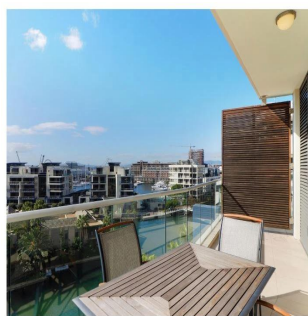

Penthouse

2 Bedroom Apartment For Rent In An Exclusive Estate In Waterfront

Republika Południowej Afryki, Przylądek Zachodni, Kapsztad, , , 8001,

MIESIECZNA CENA WYNAJMU

\$ 4200.00

SALES PRICE

\$ 0.00

146 qm 4 rooms 2 bedrooms 2 bathrooms

2 floors 2 qm land area 2 car spaces

Johannes Lategan

Village N Life Realty

Cape Town, South Africa - Czas lokalny

+27 825541741

GEM OF JULIETTE This stylish gem is situated in the heart of the exclusive Marina Estate. The unit is elevated with phenomenal views and comes with an open plan kitchen, living/dining area which leads onto a spacious balcony with awesome majestic views. Both en-suite bedrooms opens on to the balcony area. The estate is within walking distance of the famous V&A Waterfront which, has a wide selection of restaurants and entertainment. The Waterfront Marina offers access to 5 communal pools; gymnasium and 24/7 security.