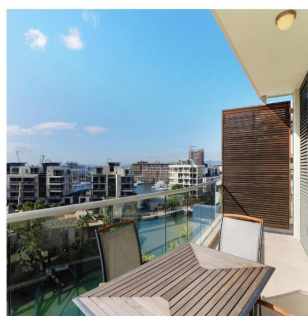

Penthouse

2 Bedroom Apartment For Rent In An Exclusive Estate In Waterfront

Republika Południowej Afryki, Przylądek Zachodni, Kapsztad, , , 8001,

MIESIĘCZNA CENA WYNAJMU

USD 4200.00

SALES PRICE

USD 0.00

- 146 qm
- 4 rooms
- 2 bedrooms
- 2 bathrooms
- 2 floors
- 2 qm land area
- 2 car spaces

Johannes Lategan

Village N Life Realty

Cape Town, South Africa - Czas lokalny

+27 825541741

GEM OF JULIETTE This stylish gem is situated in the heart of the exclusive Marina Estate. The unit is elevated with phenomenal views and comes with an open plan kitchen, living/dining area which leads onto a spacious balcony with awesome majestic views. Both en-suite bedrooms opens on to the balcony area. The estate is within walking distance of the famous V&A Waterfront which, has a wide selection of restaurants and entertainment. The Waterfront Marina offers access to 5 communal pools; gymnasium and 24/7 security.