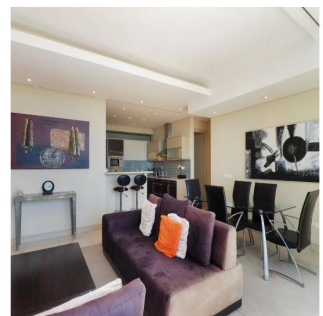

Penthouse

2 Bedroom Apartment For Rent In An Exclusive Estate In Waterfront

Republika Południowej Afryki, Przylądek Zachodni, Kapsztad, , , 8001,

MIESIECZNA CENA WYNAJMU

\$ 4200.00

SALES PRICE

\$ 0.00

146 qm 4 rooms 2 bedrooms 2 bathrooms

2 floors 2 qm land area 2 car spaces

Johannes Lategan

Village N Life Realty

Cape Town, South Africa - Czas lokalny

+27 825541741

GEM OF JULIETTE This stylish gem is situated in the heart of the exclusive Marina Estate. The unit is elevated with phenomenal views and comes with an open plan kitchen, living/dining area which leads onto a spacious balcony with awesome majestic views. Both en-suite bedrooms opens on to the balcony area. The estate is within walking distance of the famous V&A Waterfront which, has a wide selection of restaurants and entertainment. The Waterfront Marina offers access to 5 communal pools; gymnasium and 24/7 security.