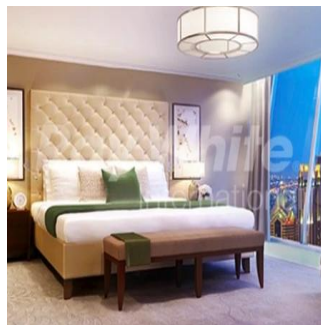

Penthouse

Exquisite 2 Bed Apartment Burj Vista

Hiszpania, Andalucía, Fuengirola, , , ,

SALES PRICE

\$ 2654888.00

- 🏠 1400 qft
- 🏠 0 rooms
- 🛏️ 2 bedrooms
- 🚿 3 bathrooms
- 🏠 3 floors
- 📏 3 qft land area
- 🚗 3 car spaces

Joelle McMaster
 Luxliv Property Group
 Centurion, South Africa - Czas lokalny

📞 27 83 384 0618

A slice of luxury. Ray White International takes you inside one of the Downtown's most serene properties. 2 Bedroom plus maidsroom on high floor. Series O2 above 50th floor.