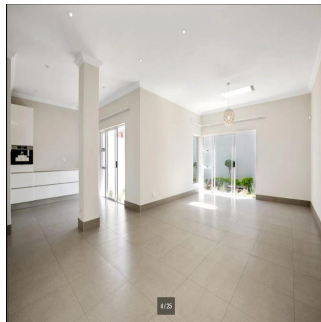

# Impressive 4 Bedroom Family House For Rent In Hyde Park

Malediwy, Soneva Jani, Hangnaameedhoo, 2nd Rd, , 2196,

MIESIECZNA CENA WYNAJMU

**USD 5466.00**

SALES PRICE

**USD 0.00**

 870 qm  9 rooms  4 bedrooms  5 bathrooms

## Ty Bello

Tttytr  
Abuja, Nigeria - Czas lokalny

 234 986543223

IMPRESSIVE 4 BEDROOM FAMILY HOME Flawless design with a neutral colour palette this single storey spectacular family home offers a setting with vistas of trees and stunning landscaped garden and water features. Clean lines characterize the modern fluidity allowing easy comfortable indoor/outdoor entertaining with bar on an extensive covered patio to sparkling pool and tennis court. Modern open plan kitchen and separate scullery and pantry with top quality finishes, central island, built-in coffee machine, integrated fridge/freezer and walk in fridge. 4 bedrooms are on the east wing with sliding doors opening to the garden. The master suite has a full bathroom, double shower and walking in dressing room. Security comprises of state of the art alarm system connected to mobile devices, CCTV, high perimeter walls with electric fencing, beams and double electric gates. Double automated garage, double carport and staff accommodation. The property also has a separate complete 2 bed cottage with separate entrance. Positioned on a large stand to maximize building this property presents a rare opportunity to realize one's own trophy home. In close proximity to Hyde Park Shopping Centre and available immediately!