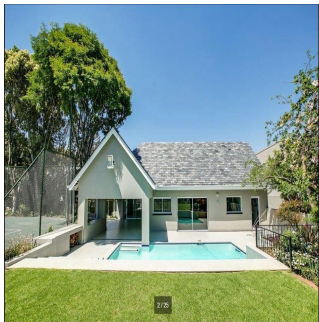

Penthouse

Impressive 4 Bedroom Family House For Rent In Hyde Park

Malediwy, Soneva Jani, Hangnaameedhoo, 2nd Rd, , 2196,

MIESIECZNA CENA WYNAJMU

\$ 5466.00

SALES PRICE

\$ 0.00

🏠 870 qm 🏠 9 rooms 🛏️ 4 bedrooms 🚿 5 bathrooms

🏠 5 floors 📏 5 qm land area 🚗 5 car spaces

Ty Bello
Tttytr
Abuja, Nigeria - Czas lokalny

📞 234 986543223

IMPRESSIVE 4 BEDROOM FAMILY HOME Flawless design with a neutral colour palette this single storey spectacular family home offers a setting with vistas of trees and stunning landscaped garden and water features. Clean lines characterize the modern fluidity allowing easy comfortable indoor/outdoor entertaining with bar on an extensive covered patio to sparkling pool and tennis court. Modern open plan kitchen and separate scullery and pantry with top quality finishes, central island, built-in coffee machine, integrated fridge/freezer and walk in fridge. 4 bedrooms are on the east wing with sliding doors opening to the garden. The master suite has a full bathroom, double shower and walking in dressing room. Security comprises of state of the art alarm system connected to mobile devices, CCTV, high perimeter walls with electric fencing, beams and double electric gates. Double automated garage, double carport and staff accommodation. The property also has a separate complete 2 bed cottage with separate entrance. Positioned on a large stand to maximize building this property presents a rare opportunity to realize one's own trophy home. In close proximity to Hyde Park Shopping Centre and available immediately!

Outdoor Amenities

24-godzinna ochrona	balkon	ogrodzony	warsztat
Ogrod krajobrazowy	Basen	kort tenisowy	