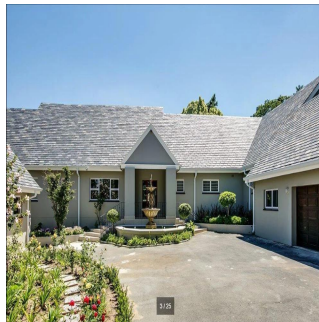

Penthouse

Impressive 4 Bedroom Family House For Rent In Hyde Park

Malediwy, Soneva Jani, Hangnaameedhoo, 2nd Rd, , 2196,

MIESIECZNA CENA WYNAJMU

\$ 5466.00

SALES PRICE

\$ 0.00

🏠 870 qm 🏠 9 rooms 🛏️ 4 bedrooms 🚿 5 bathrooms

🏠 5 floors 📏 5 qm land area 🚗 5 car spaces

Ty Bello
Tttytr
Abuja, Nigeria - Czas lokalny

📞 234 986543223

IMPRESSIVE 4 BEDROOM FAMILY HOME Flawless design with a neutral colour palette this single storey spectacular family home offers a setting with vistas of trees and stunning landscaped garden and water features. Clean lines characterize the modern fluidity allowing easy comfortable indoor/outdoor entertaining with bar on an extensive covered patio to sparkling pool and tennis court. Modern open plan kitchen and separate scullery and pantry with top quality finishes, central island, built-in coffee machine, integrated fridge/freezer and walk in fridge. 4 bedrooms are on the east wing with sliding doors opening to the garden. The master suite has a full bathroom, double shower and walking in dressing room. Security comprises of state of the art alarm system connected to mobile devices, CCTV, high perimeter walls with electric fencing, beams and double electric gates. Double automated garage, double carport and staff accommodation. The property also has a separate complete 2 bed cottage with separate entrance. Positioned on a large stand to maximize building this property presents a rare opportunity to realize one's own trophy home. In close proximity to Hyde Park Shopping Centre and available immediately!

Outdoor Amenities

24-godzinna ochrona	balkon	ogrodzony	warsztat
Ogrod krajobrazowy	Basen	kort tenisowy	