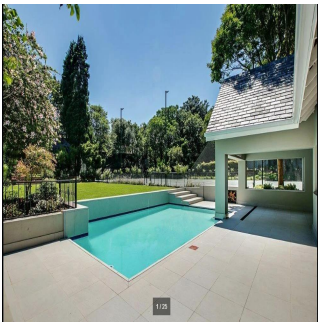

Penthouse

Impressive 4 Bedroom Family House For Rent In Hyde Park

Malediwy, Soneva Jani, Hangnaameedhoo, 2nd Rd, , 2196,

MIESIECZNA CENA WYNAJMU

\$ 5466.00

SALES PRICE

\$ 0.00

🏠 870 qm 🏠 9 rooms 🛏️ 4 bedrooms 🚿 5 bathrooms

🏠 5 floors 📏 5 qm land area 🚗 5 car spaces

Ty Bello
Tttytr
Abuja, Nigeria - Czas lokalny

📞 234 986543223

IMPRESSIVE 4 BEDROOM FAMILY HOME Flawless design with a neutral colour palette this single storey spectacular family home offers a setting with vistas of trees and stunning landscaped garden and water features. Clean lines characterize the modern fluidity allowing easy comfortable indoor/outdoor entertaining with bar on an extensive covered patio to sparkling pool and tennis court. Modern open plan kitchen and separate scullery and pantry with top quality finishes, central island, built-in coffee machine, integrated fridge/freezer and walk in fridge. 4 bedrooms are on the east wing with sliding doors opening to the garden. The master suite has a full bathroom, double shower and walking in dressing room. Security comprises of state of the art alarm system connected to mobile devices, CCTV, high perimeter walls with electric fencing, beams and double electric gates. Double automated garage, double carport and staff accommodation. The property also has a separate complete 2 bed cottage with separate entrance. Positioned on a large stand to maximize building this property presents a rare opportunity to realize one's own trophy home. In close proximity to Hyde Park Shopping Centre and available immediately!

Outdoor Amenities

24-godzinna ochrona	balkon	ogrodzony	warsztat
Ogrod krajobrazowy	Basen	kort tenisowy	