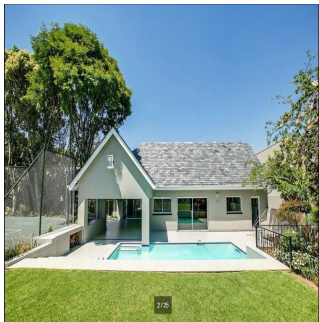

# Impressive 4 Bedroom Family House For Rent In Hyde Park

Malediwy, Soneva Jani, Hangnaameedhoo, 2nd Rd, , 2196,

MIESIECZNA CENA WYNAJMU

**USD 5466.00**

SALES PRICE

**USD 0.00**

 870 qm  9 rooms  4 bedrooms  5 bathrooms

## Ty Bello

Tttytr  
Abuja, Nigeria - Czas lokalny

 234 986543223

IMPRESSIVE 4 BEDROOM FAMILY HOME Flawless design with a neutral colour palette this single storey spectacular family home offers a setting with vistas of trees and stunning landscaped garden and water features. Clean lines characterize the modern fluidity allowing easy comfortable indoor/outdoor entertaining with bar on an extensive covered patio to sparkling pool and tennis court. Modern open plan kitchen and separate scullery and pantry with top quality finishes, central island, built-in coffee machine, integrated fridge/freezer and walk in fridge. 4 bedrooms are on the east wing with sliding doors opening to the garden. The master suite has a full bathroom, double shower and walking in dressing room. Security comprises of state of the art alarm system connected to mobile devices, CCTV, high perimeter walls with electric fencing, beams and double electric gates. Double automated garage, double carport and staff accommodation. The property also has a separate complete 2 bed cottage with separate entrance. Positioned on a large stand to maximize building this property presents a rare opportunity to realize one's own trophy home. In close proximity to Hyde Park Shopping Centre and available immediately!

### Outdoor Amenities

24-godzinna ochrona	balkon	ogrodzony	warsztat
Ogrod krajobrazowy	Basen	kort tenisowy	