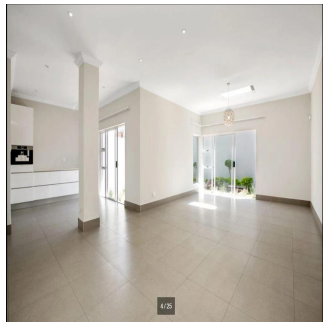

Penthouse

Impressive 4 Bedroom Family House For Rent In Hyde Park

Malediwy, Soneva Jani, Hangnaameedhoo, 2nd Rd, , 2196,

MIESIECZNA CENA WYNAJMU

\$ 5466.00

SALES PRICE

\$ 0.00

🏠 870 qm 🏠 9 rooms 🛏️ 4 bedrooms 🚿 5 bathrooms

🏠 5 floors 📏 5 qm land area 🚗 5 car spaces

Ty Bello
Tttytr
Abuja, Nigeria - Czas lokalny

📞 234 986543223

IMPRESSIVE 4 BEDROOM FAMILY HOME Flawless design with a neutral colour palette this single storey spectacular family home offers a setting with vistas of trees and stunning landscaped garden and water features. Clean lines characterize the modern fluidity allowing easy comfortable indoor/outdoor entertaining with bar on an extensive covered patio to sparkling pool and tennis court. Modern open plan kitchen and separate scullery and pantry with top quality finishes, central island, built-in coffee machine, integrated fridge/freezer and walk in fridge. 4 bedrooms are on the east wing with sliding doors opening to the garden. The master suite has a full bathroom, double shower and walking in dressing room. Security comprises of state of the art alarm system connected to mobile devices, CCTV, high perimeter walls with electric fencing, beams and double electric gates. Double automated garage, double carport and staff accommodation. The property also has a separate complete 2 bed cottage with separate entrance. Positioned on a large stand to maximize building this property presents a rare opportunity to realize one's own trophy home. In close proximity to Hyde Park Shopping Centre and available immediately!