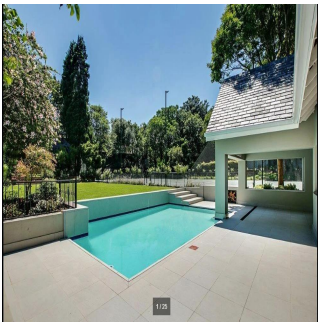

# Impressive 4 Bedroom Family House For Rent In Hyde Park

Malediwy, Soneva Jani, Hangnaameedhoo, 2nd Rd, , 2196,

MIESIECZNA CENA WYNAJMU

**USD 5466.00**

SALES PRICE

**USD 0.00**

 870 qm  9 rooms  4 bedrooms  5 bathrooms

## Ty Bello

Tttytr  
Abuja, Nigeria - Czas lokalny

 234 986543223

IMPRESSIVE 4 BEDROOM FAMILY HOME Flawless design with a neutral colour palette this single storey spectacular family home offers a setting with vistas of trees and stunning landscaped garden and water features. Clean lines characterize the modern fluidity allowing easy comfortable indoor/outdoor entertaining with bar on an extensive covered patio to sparkling pool and tennis court. Modern open plan kitchen and separate scullery and pantry with top quality finishes, central island, built-in coffee machine, integrated fridge/freezer and walk in fridge. 4 bedrooms are on the east wing with sliding doors opening to the garden. The master suite has a full bathroom, double shower and walking in dressing room. Security comprises of state of the art alarm system connected to mobile devices, CCTV, high perimeter walls with electric fencing, beams and double electric gates. Double automated garage, double carport and staff accommodation. The property also has a separate complete 2 bed cottage with separate entrance. Positioned on a large stand to maximize building this property presents a rare opportunity to realize one's own trophy home. In close proximity to Hyde Park Shopping Centre and available immediately!

### Outdoor Amenities

24-godzinna ochrona	balkon	ogrodzony	warsztat
Ogrod krajobrazowy	Basen	kort tenisowy	