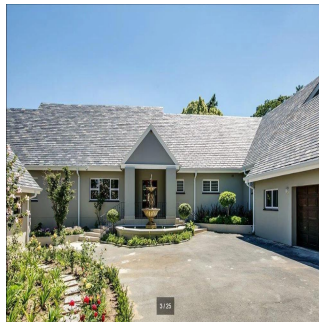

# Impressive 4 Bedroom Family House For Rent In Hyde Park

Malediwy, Soneva Jani, Hangnaameedhoo, 2nd Rd, , 2196,

MIESIECZNA CENA WYNAJMU

**USD 5466.00**

SALES PRICE

**USD 0.00**

 870 qm  9 rooms  4 bedrooms  5 bathrooms

 5 floors  5 qm land area  5 car spaces

## Ty Bello

Tttytr  
Abuja, Nigeria - Czas lokalny

 234 986543223

IMPRESSIVE 4 BEDROOM FAMILY HOME Flawless design with a neutral colour palette this single storey spectacular family home offers a setting with vistas of trees and stunning landscaped garden and water features. Clean lines characterize the modern fluidity allowing easy comfortable indoor/outdoor entertaining with bar on an extensive covered patio to sparkling pool and tennis court. Modern open plan kitchen and separate scullery and pantry with top quality finishes, central island, built-in coffee machine, integrated fridge/freezer and walk in fridge. 4 bedrooms are on the east wing with sliding doors opening to the garden. The master suite has a full bathroom, double shower and walking in dressing room. Security comprises of state of the art alarm system connected to mobile devices, CCTV, high perimeter walls with electric fencing, beams and double electric gates. Double automated garage, double carport and staff accommodation. The property also has a separate complete 2 bed cottage with separate entrance. Positioned on a large stand to maximize building this property presents a rare opportunity to realize one's own trophy home. In close proximity to Hyde Park Shopping Centre and available immediately!