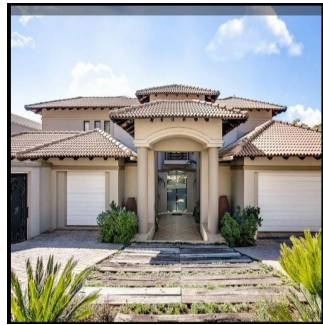

Penthouse

Beautiful 4 Bedroom House For Rent In Morningside

Republika Południowej Afryki, Przyl?dek Zachodni, Zatoka Plettenberg, W Rd S, , 2057,

MIESIECZNA CENA WYNAJMU

\$ 7279.00

SALES PRICE

\$ 0.00

- 900 qm
- 8 rooms
- 4 bedrooms
- 4 bathrooms
- 4 floors
- 4 qm land area
- 4 car spaces

Ty Bello
Tttyr
Abuja, Nigeria - Czas lokalny

234 986543223

UNRIVALLED LIVING IN PRESTIGIOUS CLOUDS END This beautiful home is located on the largest stand in the sought after Clouds End. There are 4 well-proportioned bedrooms, with the master being a suite. There is a built in study/library downstairs and an underground basement that can be used as a cinema. Back-up generator, piped surround sound and walk in cold room complete the value proposition. Security is unrivalled with 24hr guards, dedicated car patrol in the complex, high perimeter walls with 2 meter electric fencing, CCTV, and high end alarm system. Convenience is assured with shopping and entertainment just 2 minutes away. Schools in close proximity include Crawford, St Stithians, King Davids, Redhill, Bressure House, British International School and the French School.