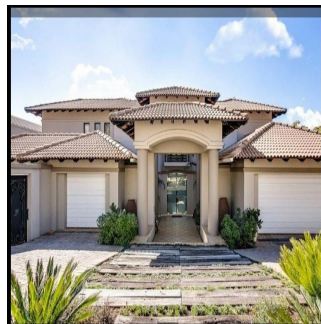

Penthouse

Beautiful 4 Bedroom House For Rent In Morningside

Republika Południowej Afryki, Przyl?dek Zachodni, Zatoka Plettenberg, W Rd S, , 2057,

MIESIECZNA CENA WYNAJMU

USD 7279.00

SALES PRICE

USD 0.00

- 900 qm
- 8 rooms
- 4 bedrooms
- 4 bathrooms
- 4 floors
- 4 qm land area
- 4 car spaces

Ty Bello
Tttyr
Abuja, Nigeria - Czas lokalny

234 986543223

UNRIVALLED LIVING IN PRESTIGIOUS CLOUDS END This beautiful home is located on the largest stand in the sought after Clouds End. There are 4 well-proportioned bedrooms, with the master being a suite. There is a built in study/library downstairs and an underground basement that can be used as a cinema. Back-up generator, piped surround sound and walk in cold room complete the value proposition. Security is unrivalled with 24hr guards, dedicated car patrol in the complex, high perimeter walls with 2 meter electric fencing, CCTV, and high end alarm system. Convenience is assured with shopping and entertainment just 2 minutes away. Schools in close proximity include Crawford, St Stithians, King Davids, Redhill, Bressure House, British International School and the French School.