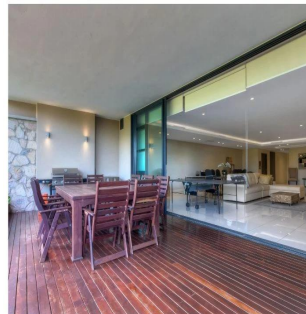

- 334 qm
- 8 rooms
- 4 bedrooms
- 4 bathrooms
- 4 floors
- 4 qm land area
- 4 car spaces

**Solop Jj**  
Yh  
Abuja, Nigeria - Czas lokalny

234 98766544

Live life to the fullest at The Houghton. This exceptional ground floor garden unit offers an open-plan reception area, kitchen with integrated Siemens appliances, 4 en-suite bedrooms, wooden deck patio and private garden. There are 2 basement parking bays and a storeroom.