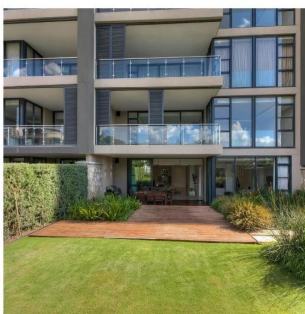

# Exceptional Ground Floor 4 Bedroom Apartment For Rent In Houghton Estate

Republika Południowej Afryki, Przylądek Zachodni, Kapsztad, , , 2198,

MIESIĘCZNA CENA WYNAJMU

**USD 3815.00**

SALES PRICE

**USD 0.00**

- 334 qm
- 8 rooms
- 4 bedrooms
- 4 bathrooms
- 4 floors
- 4 qm land area
- 4 car spaces

**Solop Jj**  
Yh  
Abuja, Nigeria - Czas lokalny

234 98766544

Live life to the fullest at The Houghton. This exceptional ground floor garden unit offers an open-plan reception area, kitchen with integrated Siemens appliances, 4 en-suite bedrooms, wooden deck patio and private garden. There are 2 basement parking bays and a storeroom.