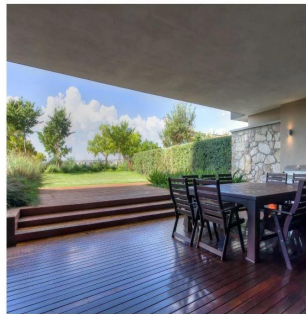

- 334 qm
- 8 rooms
- 4 bedrooms
- 4 bathrooms
- 4 floors
- 4 qm land area
- 4 car spaces

**Solop Jj**  
Yh  
Abuja, Nigeria - Czas lokalny

234 98766544

Live life to the fullest at The Houghton. This exceptional ground floor garden unit offers an open-plan reception area, kitchen with integrated Siemens appliances, 4 en-suite bedrooms, wooden deck patio and private garden. There are 2 basement parking bays and a storeroom.