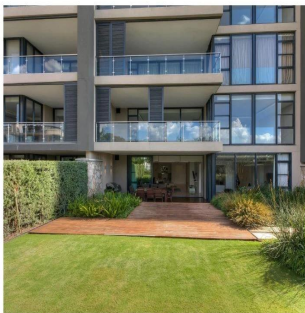

Penthouse

Exceptional Ground Floor 4 Bedroom Apartment For Rent In Houghton Estate

Republika Południowej Afryki, Przylądek Zachodni, Kapsztad, , , 2198,

MIESIĘCZNA CENA WYNAJMU

\$ 3815.00

SALES PRICE

\$ 0.00

- 334 qm
- 8 rooms
- 4 bedrooms
- 4 bathrooms
- 4 floors
- 4 qm land area
- 4 car spaces

Solop Jj
Yh
Abuja, Nigeria - Czas lokalny

234 98766544

Live life to the fullest at The Houghton. This exceptional ground floor garden unit offers an open-plan reception area, kitchen with integrated Siemens appliances, 4 en-suite bedrooms, wooden deck patio and private garden. There are 2 basement parking bays and a storeroom.