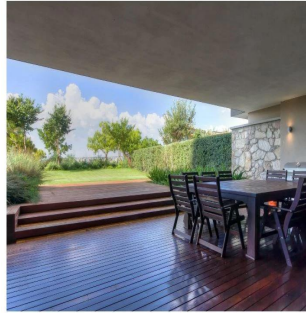

- 334 qm
- 8 rooms
- 4 bedrooms
- 4 bathrooms
- 4 floors
- 4 qm land area
- 4 car spaces

Solop Jj
Yh
Abuja, Nigeria - Czas lokalny

234 98766544

Live life to the fullest at The Houghton. This exceptional ground floor garden unit offers an open-plan reception area, kitchen with integrated Siemens appliances, 4 en-suite bedrooms, wooden deck patio and private garden. There are 2 basement parking bays and a storeroom.