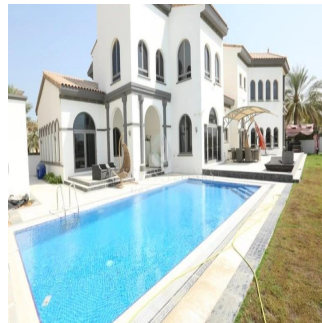

Penthouse

Exclusive Signature Villas Frond K Palm Jumeirah

Republika Południowej Afryki, Gauteng, Sandton, , ,

SALES PRICE

USD 19000000.00

-  7000 qft
-  1 rooms
-  1 bedrooms
-  1 bathrooms
-  1 floors
-  1 qft land area
-  1 car spaces

Jcm Bienes Raíces
Jcm Bienes Raíces
Naucalpan de Juárez, Mexico - Czas lokalny

 **+52 55 8421 5859**

Henry Wiltshire International is pleased to present this exclusive luxury villa for sale on Palm Jumeirah. This property is located halfway up the K frond on this iconic development and offers outstanding views of the Dubai Marina Skyline across the vast sea. This Signature Villa sits on a plot size of 13,400 sqft and is the most popular style due to its fantastic open layout and has been well maintained throughout. The villa is arranged over two floors and boasts five bedrooms finished with beautiful interiors, high ceilings and large windows that fill the home with natural light. The ground floor comprises a large modern kitchen and two separate dining areas along with a study overlooking the beautifully landscaped garden & swimming pool. There is a guest bedroom & ensuite with its own side entrance. The master bedroom is located on the first floor with a large balcony and their own en-suites along with the remaining three bedrooms.