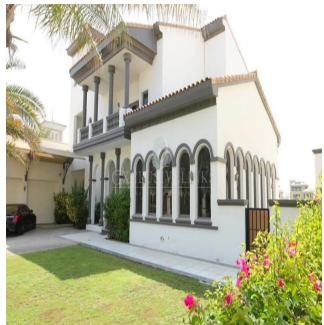

Penthouse

Exclusive Signature Villas Frond K Palm Jumeirah

Republika Południowej Afryki, Gauteng, Sandton, , ,

SALES PRICE

USD 19000000.00

-  7000 qft
-  1 rooms
-  1 bedrooms
-  1 bathrooms
-  1 floors
-  1 qft land area
-  1 car spaces

Jcm Bienes Raíces
Jcm Bienes Raíces
Naucalpan de Juárez, Mexico - Czas lokalny

 **+52 55 8421 5859**

Henry Wiltshire International is pleased to present this exclusive luxury villa for sale on Palm Jumeirah. This property is located halfway up the K frond on this iconic development and offers outstanding views of the Dubai Marina Skyline across the vast sea. This Signature Villa sits on a plot size of 13,400 sqft and is the most popular style due to its fantastic open layout and has been well maintained throughout. The villa is arranged over two floors and boasts five bedrooms finished with beautiful interiors, high ceilings and large windows that fill the home with natural light. The ground floor comprises a large modern kitchen and two separate dining areas along with a study overlooking the beautifully landscaped garden & swimming pool. There is a guest bedroom & ensuite with its own side entrance. The master bedroom is located on the first floor with a large balcony and their own en-suites along with the remaining three bedrooms.