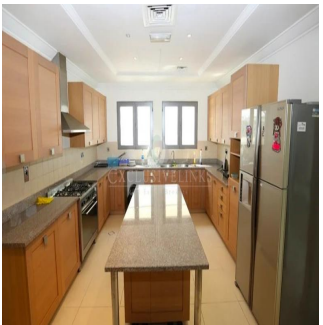

Jcm Bienes Raíces
Jcm Bienes Raíces
Naucalpan de Juárez, Mexico - Czas lokalny

 **+52 55 8421 5859**

Henry Wiltshire International is pleased to present this exclusive luxury villa for sale on Palm Jumeirah. This property is located halfway up the K frond on this iconic development and offers outstanding views of the Dubai Marina Skyline across the vast sea. This Signature Villa sits on a plot size of 13,400 sqft and is the most popular style due to its fantastic open layout and has been well maintained throughout. The villa is arranged over two floors and boasts five bedrooms finished with beautiful interiors, high ceilings and large windows that fill the home with natural light. The ground floor comprises a large modern kitchen and two separate dining areas along with a study overlooking the beautifully landscaped garden & swimming pool. There is a guest bedroom & ensuite with its own side entrance. The master bedroom is located on the first floor with a large balcony and their own en-suites along with the remaining three bedrooms.