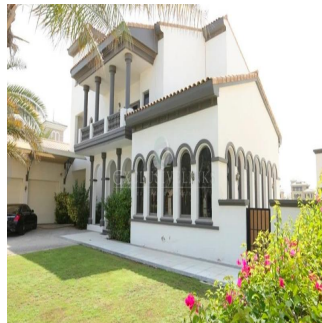

Penthouse

Exclusive Signature Villas Frond K Palm Jumeirah

Republika Południowej Afryki, Gauteng, Sandton, , ,

SALES PRICE

USD 19000000.00

-  7000 qft
-  1 rooms
-  1 bedrooms
-  1 bathrooms
-  1 floors
-  1 qft land area
-  1 car spaces

Jcm Bienes Raíces
Jcm Bienes Raíces
Naucalpan de Juárez, Mexico - Czas lokalny

 **+52 55 8421 5859**

Henry Wiltshire International is pleased to present this exclusive luxury villa for sale on Palm Jumeirah. This property is located halfway up the K frond on this iconic development and offers outstanding views of the Dubai Marina Skyline across the vast sea. This Signature Villa sits on a plot size of 13,400 sqft and is the most popular style due to its fantastic open layout and has been well maintained throughout. The villa is arranged over two floors and boasts five bedrooms finished with beautiful interiors, high ceilings and large windows that fill the home with natural light. The ground floor comprises a large modern kitchen and two separate dining areas along with a study overlooking the beautifully landscaped garden & swimming pool. There is a guest bedroom & ensuite with its own side entrance. The master bedroom is located on the first floor with a large balcony and their own en-suites along with the remaining three bedrooms.