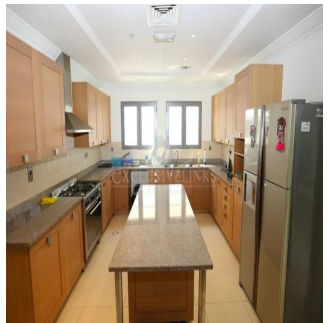

Jcm Bienes Raíces
Jcm Bienes Raíces
Naucalpan de Juárez, Mexico - Czas lokalny

 **+52 55 8421 5859**

Henry Wiltshire International is pleased to present this exclusive luxury villa for sale on Palm Jumeirah. This property is located halfway up the K frond on this iconic development and offers outstanding views of the Dubai Marina Skyline across the vast sea. This Signature Villa sits on a plot size of 13,400 sqft and is the most popular style due to its fantastic open layout and has been well maintained throughout. The villa is arranged over two floors and boasts five bedrooms finished with beautiful interiors, high ceilings and large windows that fill the home with natural light. The ground floor comprises a large modern kitchen and two separate dining areas along with a study overlooking the beautifully landscaped garden & swimming pool. There is a guest bedroom & ensuite with its own side entrance. The master bedroom is located on the first floor with a large balcony and their own en-suites along with the remaining three bedrooms.