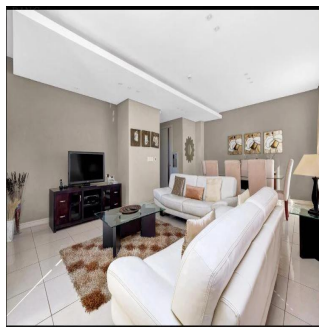

Penthouse

Executive 2 Bedroom Apartment For Sale In Morningside, Sandton

Republika Południowej Afryki, Gauteng, Sandton, , , 2057,

SALES PRICE

USD 384450.00

- 149 qm
- 4 rooms
- 2 bedrooms
- 2 bathrooms
- 2 floors
- 2 qm land area
- 2 car spaces

Nelson Ferreira

Pam Golding Properties Hyde Park
Sandton, South Africa - Czas lokalny

27 82 600 4455

Executive living The Regent offers secure executive living at its very best. This spacious 2 bed 2.5 bath north facing lock up and go apartment is the ideal home for the person wanting all the conveniences of modern life without hassles. Excellent security with lift access straight into the apartment plus concierge, gym, spa, meeting rooms and restaurant. Invest in this superb lifestyle offering.