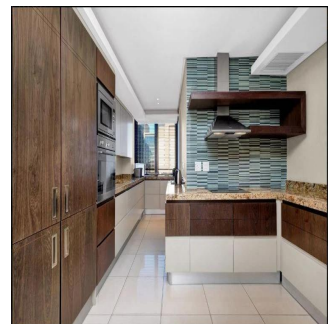

**Nelson Ferreira**

Pam Golding Properties Hyde Park

Sandton, South Africa - Czas lokalny

27 82 600 4455

Executive living The Regent offers secure executive living at its very best. This spacious 2 bed 2.5 bath north facing lock up and go apartment is the ideal home for the person wanting all the conveniences of modern life without hassles. Excellent security with lift access straight into the apartment plus concierge, gym, spa, meeting rooms and restaurant. Invest in this superb lifestyle offering.