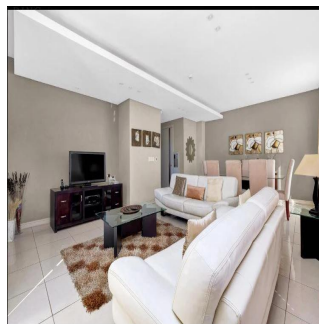

# Executive 2 Bedroom Apartment For Sale In Morningside, Sandton

Republika Południowej Afryki, Gauteng, Sandton, , , 2057,

SALES PRICE

**\$ 384450.00**

- 149 qm
- 4 rooms
- 2 bedrooms
- 2 bathrooms
- 2 floors
- 2 qm land area
- 2 car spaces

**Nelson Ferreira**

Pam Golding Properties Hyde Park

Sandton, South Africa - Czas lokalny

27 82 600 4455

Executive living The Regent offers secure executive living at its very best. This spacious 2 bed 2.5 bath north facing lock up and go apartment is the ideal home for the person wanting all the conveniences of modern life without hassles. Excellent security with lift access straight into the apartment plus concierge, gym, spa, meeting rooms and restaurant. Invest in this superb lifestyle offering.