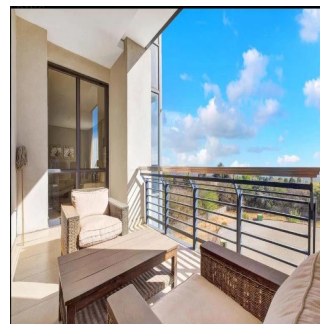

# Executive 2 Bedroom Apartment For Sale In Morningside, Sandton

Republika Południowej Afryki, Gauteng, Sandton, , , 2057,

SALES PRICE

**\$ 384450.00**

- 149 qm
- 4 rooms
- 2 bedrooms
- 2 bathrooms
- 2 floors
- 2 qm land area
- 2 car spaces

**Nelson Ferreira**

Pam Golding Properties Hyde Park

Sandton, South Africa - Czas lokalny

27 82 600 4455

Executive living The Regent offers secure executive living at its very best. This spacious 2 bed 2.5 bath north facing lock up and go apartment is the ideal home for the person wanting all the conveniences of modern life without hassles. Excellent security with lift access straight into the apartment plus concierge, gym, spa, meeting rooms and restaurant. Invest in this superb lifestyle offering.