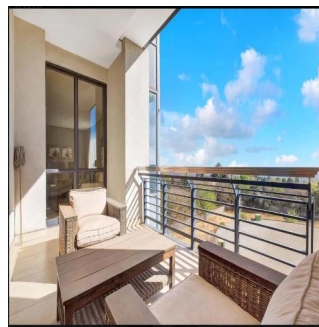

Penthouse

Executive 2 Bedroom Apartment For Sale In Morningside, Sandton

Republika Południowej Afryki, Gauteng, Sandton, , , 2057,

SALES PRICE

USD 384450.00

- 149 qm
- 4 rooms
- 2 bedrooms
- 2 bathrooms
- 2 floors
- 2 qm land area
- 2 car spaces

Nelson Ferreira

Pam Golding Properties Hyde Park
Sandton, South Africa - Czas lokalny

27 82 600 4455

Executive living The Regent offers secure executive living at its very best. This spacious 2 bed 2.5 bath north facing lock up and go apartment is the ideal home for the person wanting all the conveniences of modern life without hassles. Excellent security with lift access straight into the apartment plus concierge, gym, spa, meeting rooms and restaurant. Invest in this superb lifestyle offering.