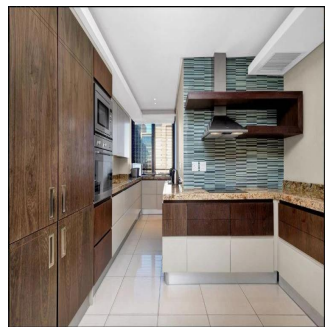

Penthouse

Executive 2 Bedroom Apartment For Sale In Morningside, Sandton

Republika Południowej Afryki, Gauteng, Sandton, , , 2057,

SALES PRICE

USD 384450.00

- 149 qm
- 4 rooms
- 2 bedrooms
- 2 bathrooms
- 2 floors
- 2 qm land area
- 2 car spaces

Nelson Ferreira

Pam Golding Properties Hyde Park
Sandton, South Africa - Czas lokalny

27 82 600 4455

Executive living The Regent offers secure executive living at its very best. This spacious 2 bed 2.5 bath north facing lock up and go apartment is the ideal home for the person wanting all the conveniences of modern life without hassles. Excellent security with lift access straight into the apartment plus concierge, gym, spa, meeting rooms and restaurant. Invest in this superb lifestyle offering.