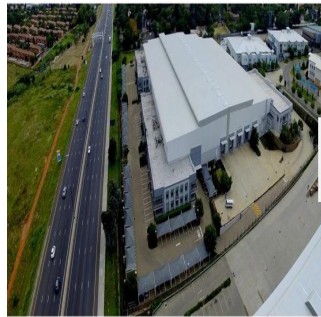

Penthouse

State Of The Art Warehouse For Sale In Linbro Park

Republika Południowej Afryki, Przyl?dek Zachodni, Kapsztad, , , 2090,

- 5125 qm
- rooms
- bedrooms
- bathrooms
- floors
- qm land area
- car spaces

Angelica Palacio

Provisa Grupo Inmobiliario
Playa del Carmen, Mexico - Czas lokalny

+52 984 127 6169

HIGHWAY EXPOSURE - LINBRO PARK State of the art - A Grade Basement area of 1 273sqm can be added as warehousing/ storage space
Excellent vehicle reticulation Roller shutter doors Dock levellers Exquisite offices and warehouse Ample Parking