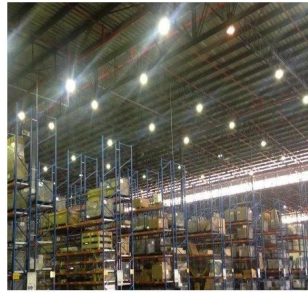

Penthouse

State Of The Art Warehouse For Sale In Linbro Park

Republika Południowej Afryki, Przyl?dek Zachodni, Kapsztad, , , 2090,

- 5125 qm
- rooms
- bedrooms
- bathrooms
- floors
- qm land area
- car spaces

Angelica Palacio

Provisa Grupo Inmobiliario
Playa del Carmen, Mexico - Czas lokalny

+52 984 127 6169

HIGHWAY EXPOSURE - LINBRO PARK State of the art - A Grade Basement area of 1 273sqm can be added as warehousing/ storage space
Excellent vehicle reticulation Roller shutter doors Dock levellers Exquisite offices and warehouse Ample Parking