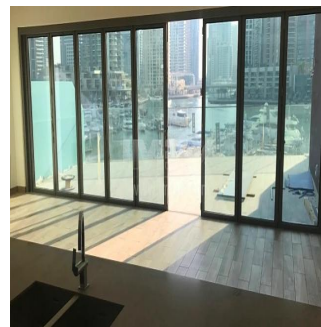

Penthouse

Waterfront 2 Bedroom Villa Jumeirah Living Marina Gate

Republika Południowej Afryki, Przylądek Zachodni, Kapsztad, , ,

SALES PRICE

? 1573316.00

- 🏠 200 qm
- 🏠 2 rooms
- 🛏️ 2 bedrooms
- 🚿 2 bathrooms
- 🏠 2 floors
- 📏 2 qm land area
- 🚗 2 car spaces

Pgs Realty
Pgs Realty
Panamá, Panama - Czas lokalny

+507 391-8878

IMEX Real Estate is happy to present you this luxury villa at the very heart of Dubai, at Jumeirah Living Marina Gate directly from the developer!

Available From: 01.01.1970

Floor: 4   Floors: 4   Rok Zbudowany: 2017   Car Spaces: 4   Year Of Construction: 2017   Type: Office