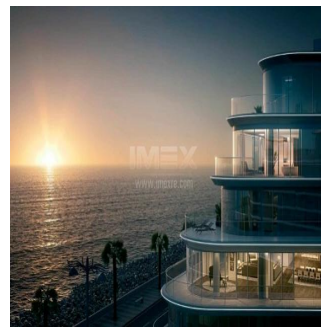

Penthouse

High-Quality Fully-Serviced 5 Bedroom Apartment Alef Residences Palm Jumeirah

Zjednoczone Emiraty Arabskie, Dubai, Dubai, , , ,

SALES PRICE

USD 5444000.00

725 qm   5 rooms   5 bedrooms   5 bathrooms

5 floors   5 qm land area   5 car spaces

Pgs Realty

Pgs Realty

Panamá, Panama - Czas lokalny

+507 391-8878

Available From: 01.01.1970

Floor: 4   Floors: 4   Rok Zbudowany: 2017   Car Spaces: 4   Year Of Construction: 2017   Type: Office