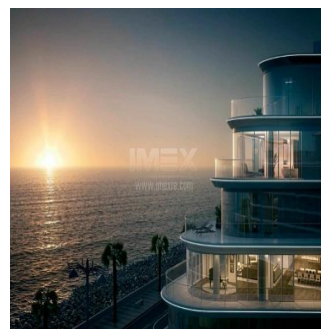

Penthouse

High-Quality Fully-Serviced 5 Bedroom Apartment Alef Residences Palm Jumeirah

Zjednoczone Emiraty Arabskie, Dubai, Dubai, , , ,

SALES PRICE

$ 5444000.00

- 725 qm
- rooms
- 5 bedrooms
- 5 bathrooms
- 5 floors
- 5 qm land area
- 5 car spaces

Pgs Realty
Pgs Realty
Panamá, Panama - Czas lokalny

+507 391-8878

Available From: 01.01.1970

Floor: 4   Floors: 4   Rok Zbudowany: 2017   Car Spaces: 4   Year Of Construction: 2017   Type: Office