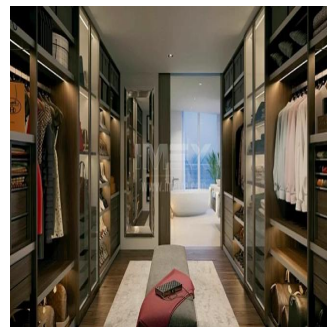

Penthouse

High-Quality Fully-Serviced 5 Bedroom Apartment Alef Residences Palm Jumeirah

Zjednoczone Emiraty Arabskie, Dubai, Dubai, , , ,

SALES PRICE

USD 5444000.00

725 qm   5 rooms   5 bedrooms   5 bathrooms

5 floors   5 qm land area   5 car spaces

Pgs Realty

Pgs Realty

Panamá, Panama - Czas lokalny

+507 391-8878

Available From: 01.01.1970

Floor: 4   Floors: 4   Rok Zbudowany: 2017   Car Spaces: 4   Year Of Construction: 2017   Type: Office