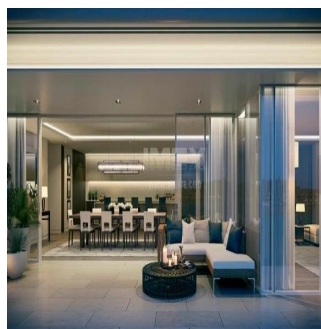

Penthouse

High-Quality Fully-Serviced 5 Bedroom Apartment Alef Residences Palm Jumeirah

Zjednoczone Emiraty Arabskie, Dubai, Dubai, , , ,

SALES PRICE

$ 5444000.00

- 725 qm
- rooms
- 5 bedrooms
- 5 bathrooms
- 5 floors
- 5 qm land area
- 5 car spaces

Pgs Realty
Pgs Realty
Panamá, Panama - Czas lokalny

+507 391-8878

Available From: 01.01.1970

Floor: 4   Floors: 4   Rok Zbudowany: 2017   Car Spaces: 4   Year Of Construction: 2017   Type: Office