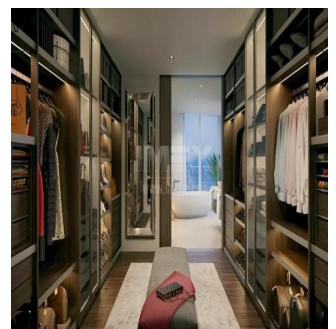

Penthouse

High-Quality Fully-Serviced 5 Bedroom Apartment Alef Residences Palm Jumeirah

Zjednoczone Emiraty Arabskie, Dubai, Dubai, , , ,

SALES PRICE

$ 5444000.00

- 725 qm
- rooms
- 5 bedrooms
- 5 bathrooms
- 5 floors
- 5 qm land area
- 5 car spaces

Pgs Realty
Pgs Realty
Panamá, Panama - Czas lokalny

+507 391-8878

Available From: 01.01.1970

Floor: 4   Floors: 4   Rok Zbudowany: 2017   Car Spaces: 4   Year Of Construction: 2017   Type: Office