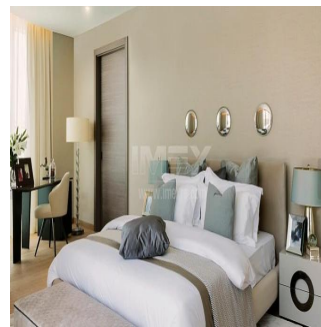

Penthouse

High End 2 Bedroom Hotel Apartment Alef Residences | Palm Jumeirah

'''

SALES PRICE

\$ 4083000.00

- 446 qm
- rooms
- 2 bedrooms
- 2 bathrooms
- 2 floors
- 2 qm land area
- 2 car spaces

Pgs Realty
Pgs Realty
Panamá, Panama - Czas lokalny

+507 391-8878

Purchase one of 104 homes located in eight mansions featuring their own dedicated lobbies and private elevators on the western Crescent of Palm Jumeirah, the hottest high-end Dubai location. Ultra-premium fully-serviced 5 star apartments for investments and for comfort living. Up to 8 per cent annual ROI Lease Management Property Management Quality House-keeping Private Club 104 with 5-star VIP Service Seaview and 500-meters-long Private Beach Philippe Starck mixers Floor-to-ceiling Glass windows Private Beach Cabanas Landscaped Gardens Huge Wraparound Balconies