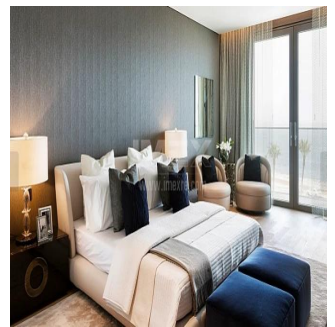

Penthouse

High End 2 Bedroom Hotel Apartment Alef Residences | Palm Jumeirah

'''

SALES PRICE

\$ 4083000.00

- 446 qm
- rooms
- 2 bedrooms
- 2 bathrooms
- 2 floors
- 2 qm land area
- 2 car spaces

Pgs Realty
Pgs Realty
Panamá, Panama - Czas lokalny

+507 391-8878

Purchase one of 104 homes located in eight mansions featuring their own dedicated lobbies and private elevators on the western Crescent of Palm Jumeirah, the hottest high-end Dubai location. Ultra-premium fully-serviced 5 star apartments for investments and for comfort living. Up to 8 per cent annual ROI Lease Management Property Management Quality House-keeping Private Club 104 with 5-star VIP Service Seaview and 500-meters-long Private Beach Philippe Starck mixers Floor-to-ceiling Glass windows Private Beach Cabanas Landscaped Gardens Huge Wraparound Balconies