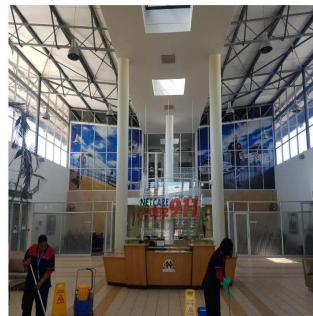

**Ibarra Valdez**  
Ibarra Valdez Real Estate  
Ciudad de México, Mexico - Czas lokalny

+52 55-88527336

MAGNIFICENT OFFICES WITH GREAT HIGHWAY FRONTAGE Superb corporate offices with storage space or extra basement parking available for sale or to let. Well located in Waterfall, Midrand with easy access to the N1 highway and major arterial routes. In close proximity to all amenities at Mall of Africa. The premises offer great highway exposure! This stand alone building comprises 2534m2 of office space including generous balcony space on each side of the building as well as a canteen with a large kitchen and pause areas. In addition, the building features 1930m2 of storage / basement parking area which is serviced by two roller doors as well as training and service rooms and store rooms. Please contact me for further options or to arrange a viewing.